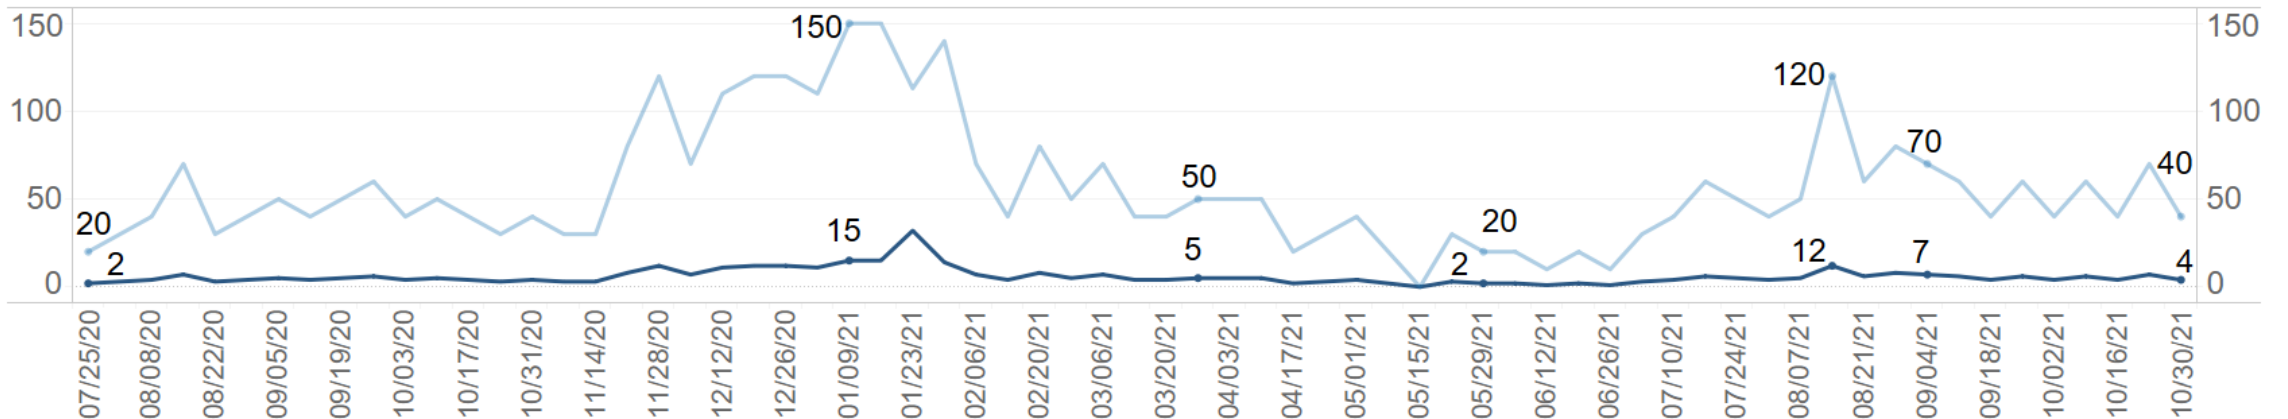

Total Number of Juveniles Confirmed Positive

Color Legend
■ Confirmed Positive High Estimate
■ Confirmed Positive Low Estimate