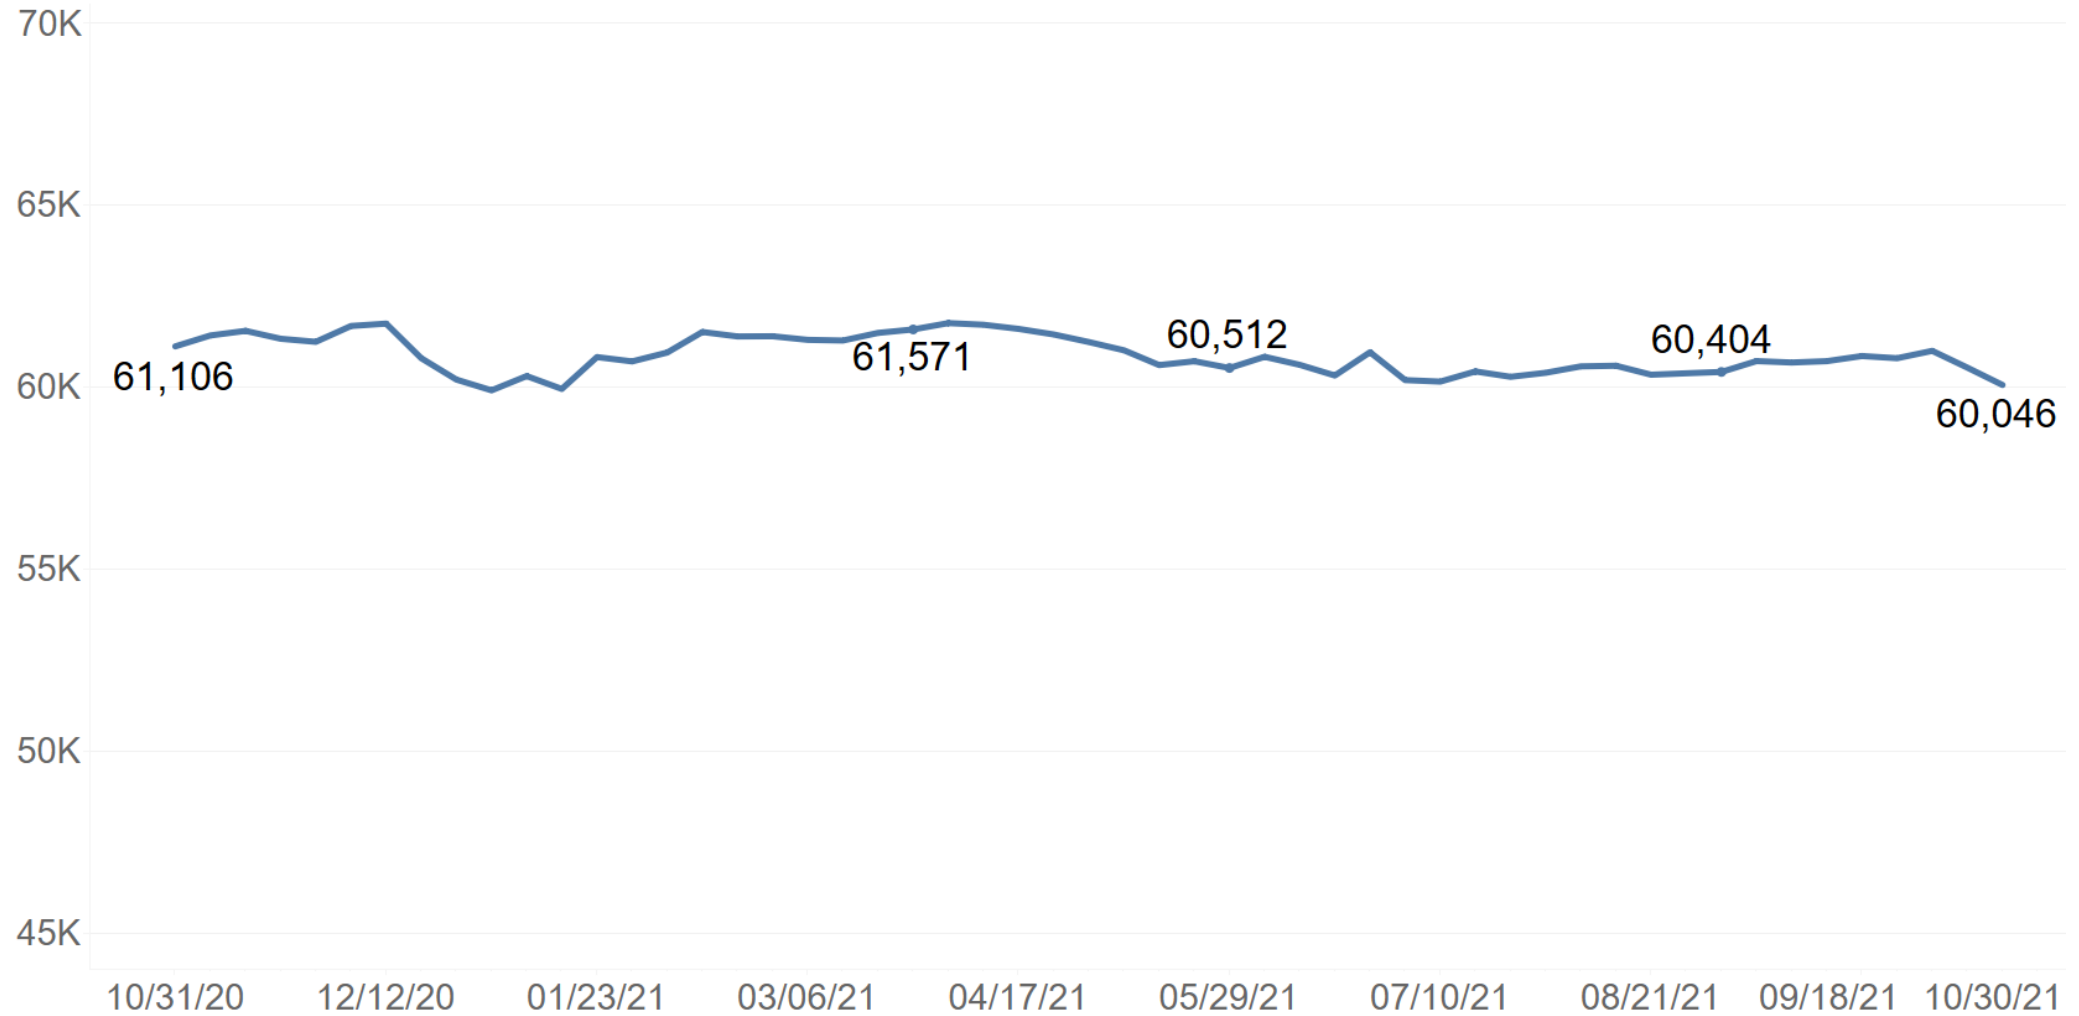

# Recent Population Trends in County Jails

Statewide Average Daily Population of Detained People from 2/29/20 to 10/30/21

# Recent Population Trends in County Jails

Statewide Average Daily Population of Detained People from 10/24/20 to 10/30/21