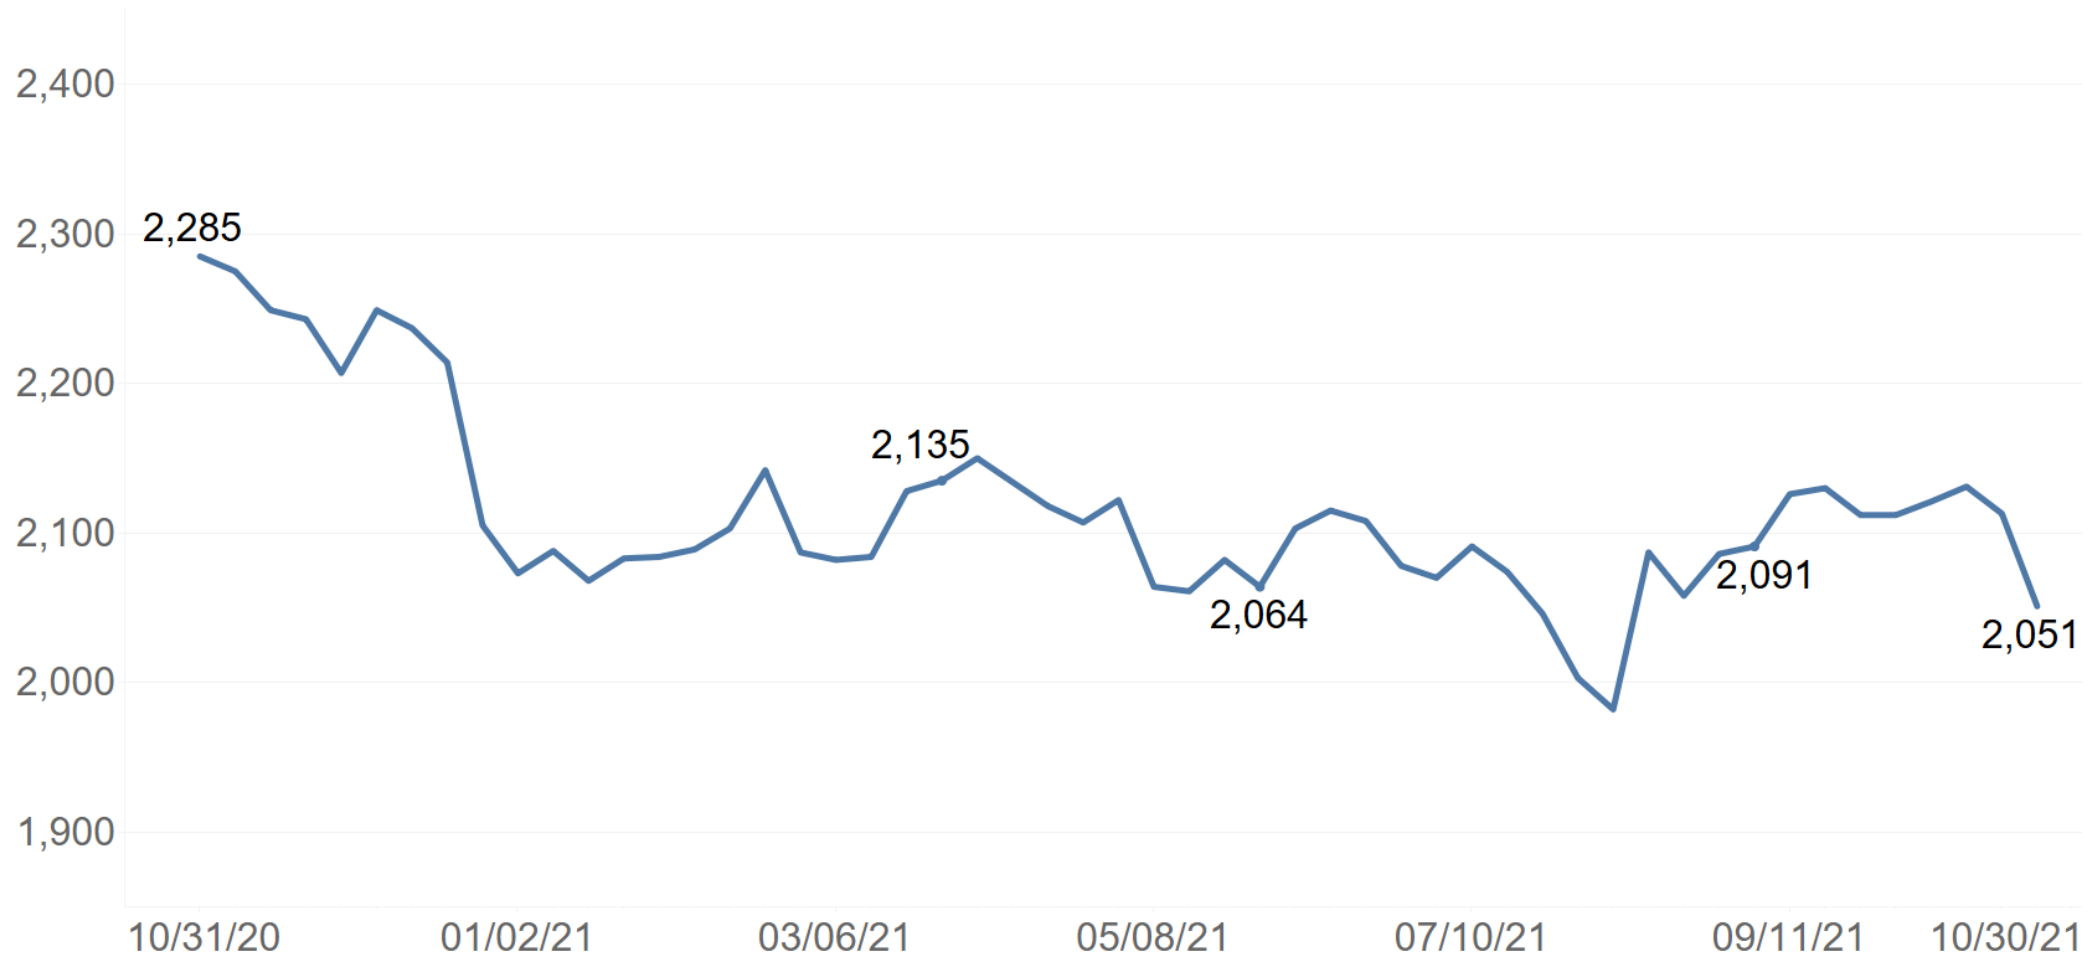

Recent Population Trends in County Juvenile Facilities

**Statewide Average Daily Population of Juveniles in County Detention Facilities
from 10/24/20 to 10/30/21**