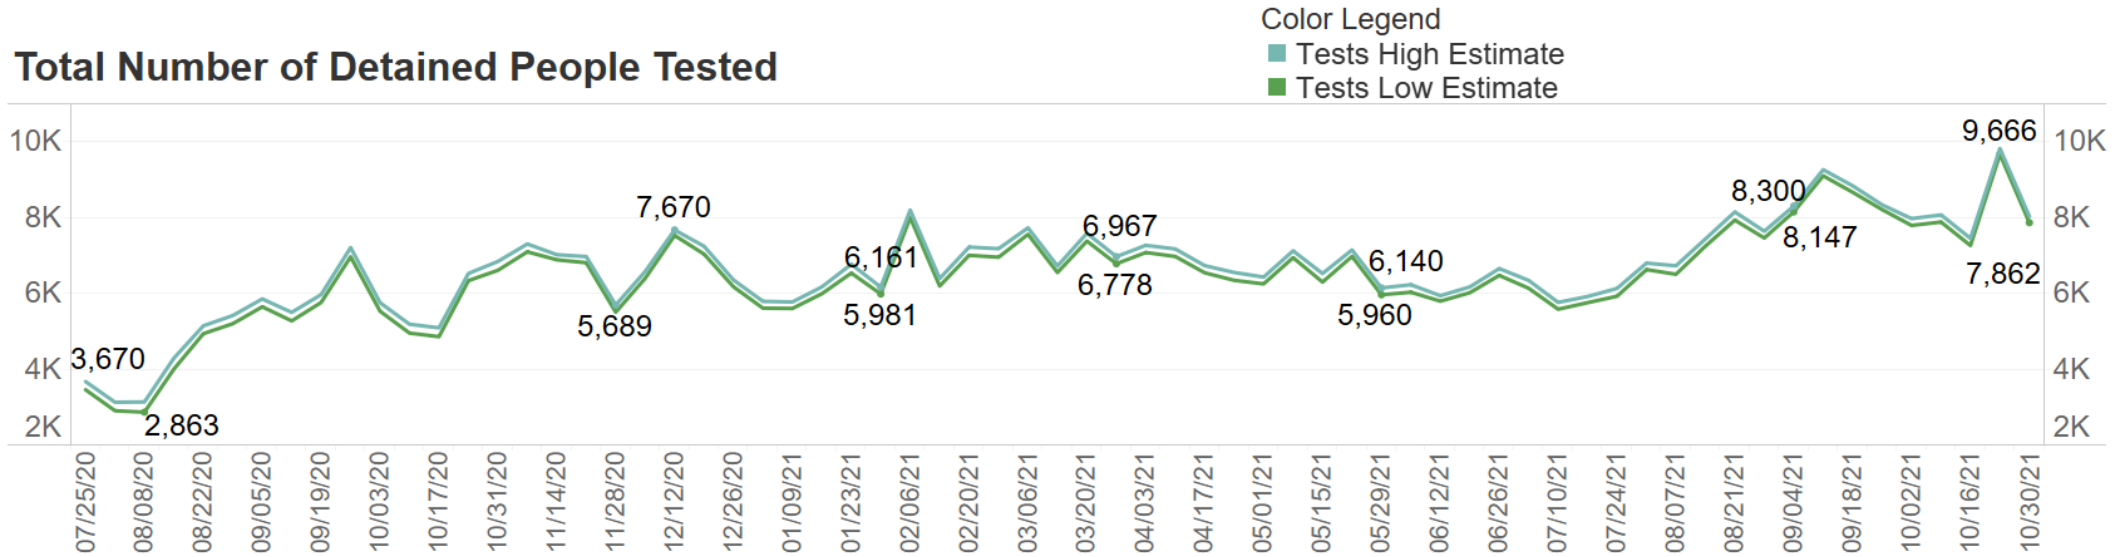

Recent COVID-19 Case Trends in County Jails