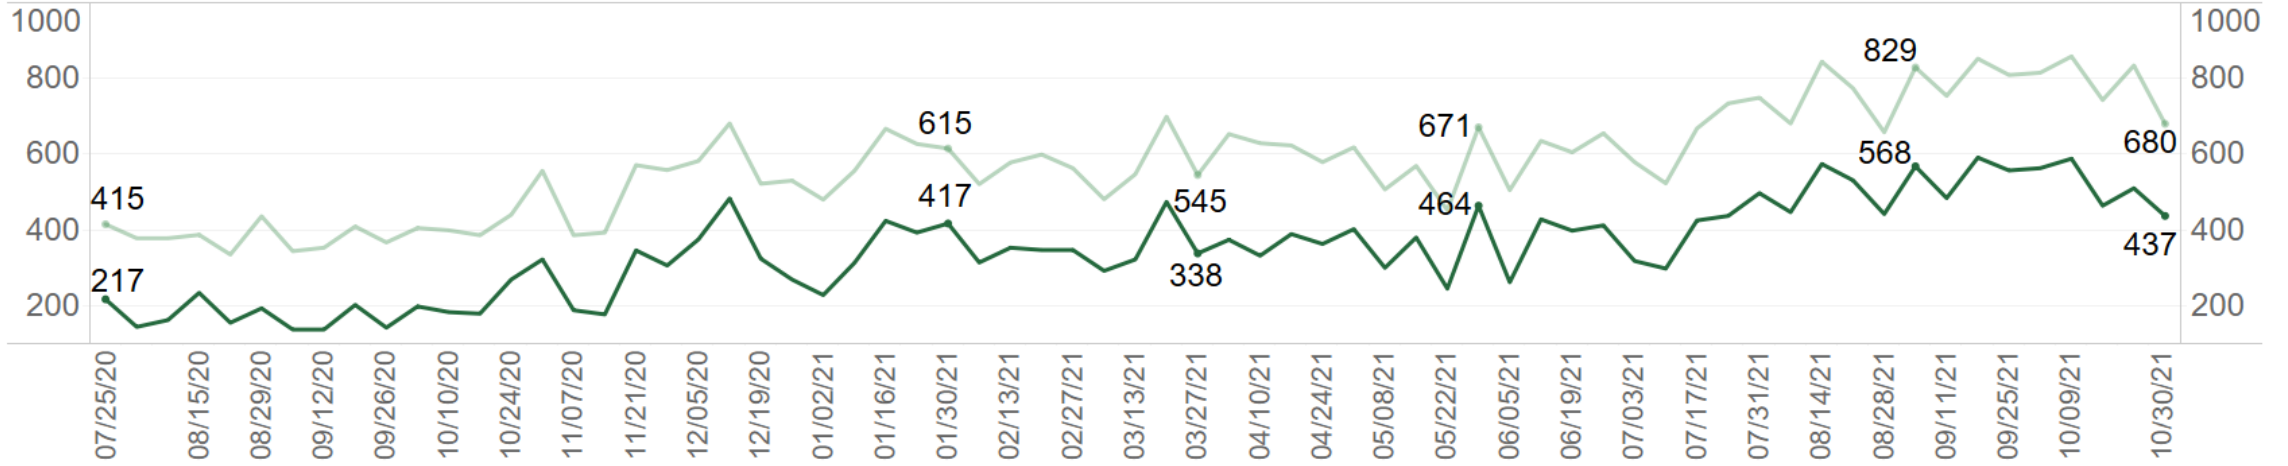

Recent COVID-19 Case Trends in County Juvenile Facilities

Total Number of Juveniles Tested

Color Legend
■ Tests High Estimate
■ Tests Low Estimate