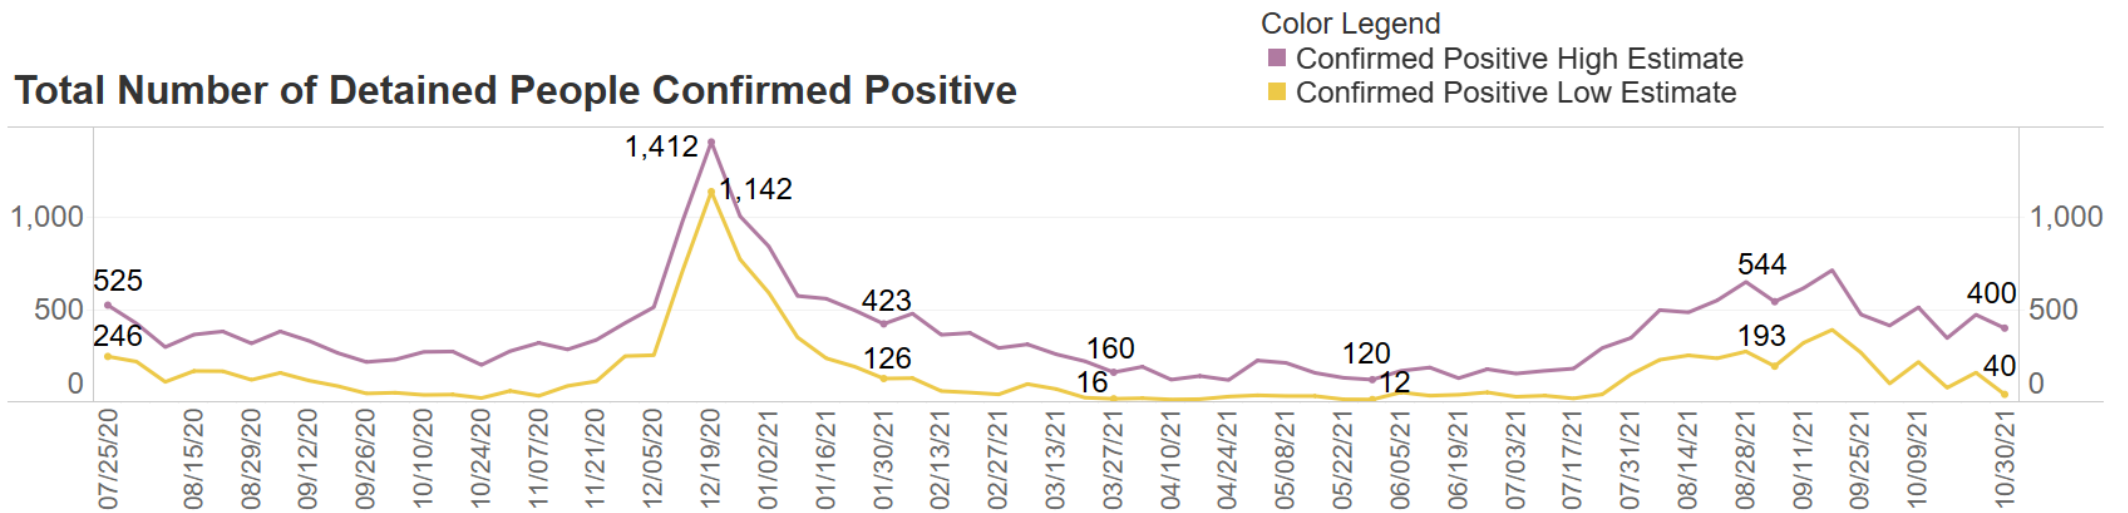

Recent COVID-19 Case Trends in County Jails