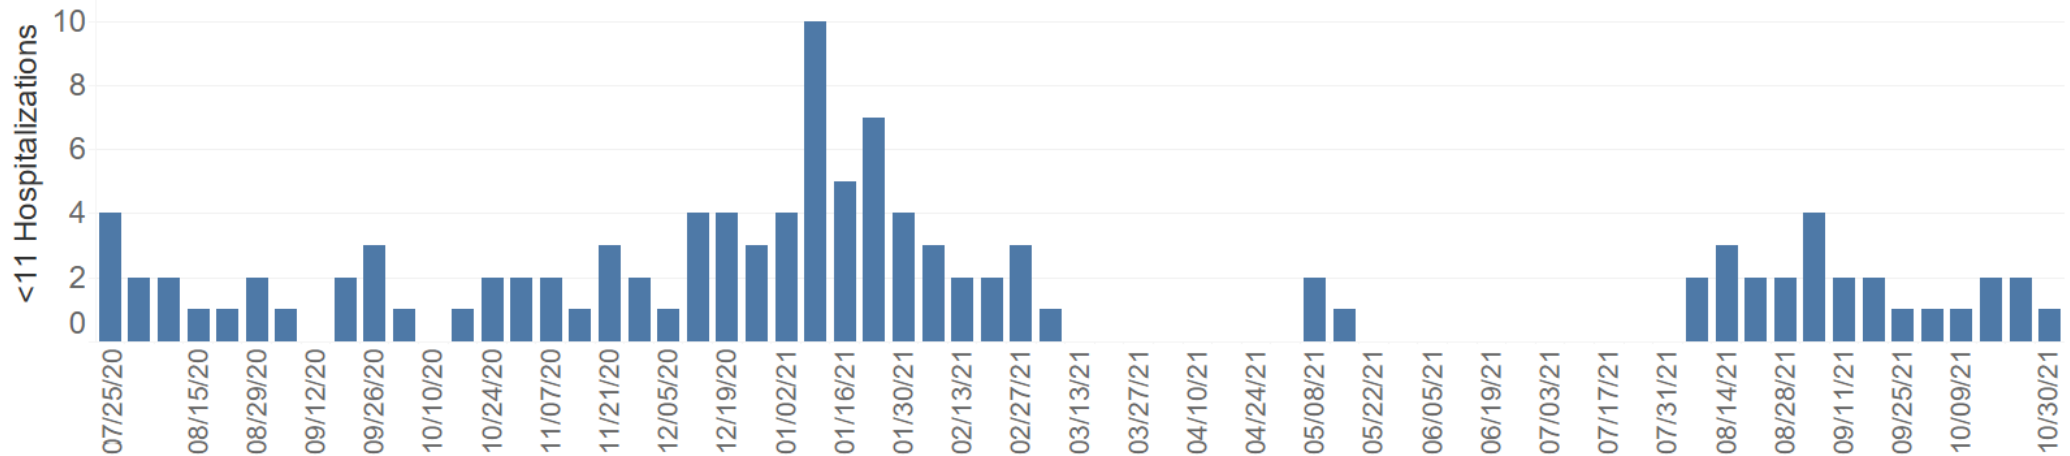

Hospitalizations of Detained People