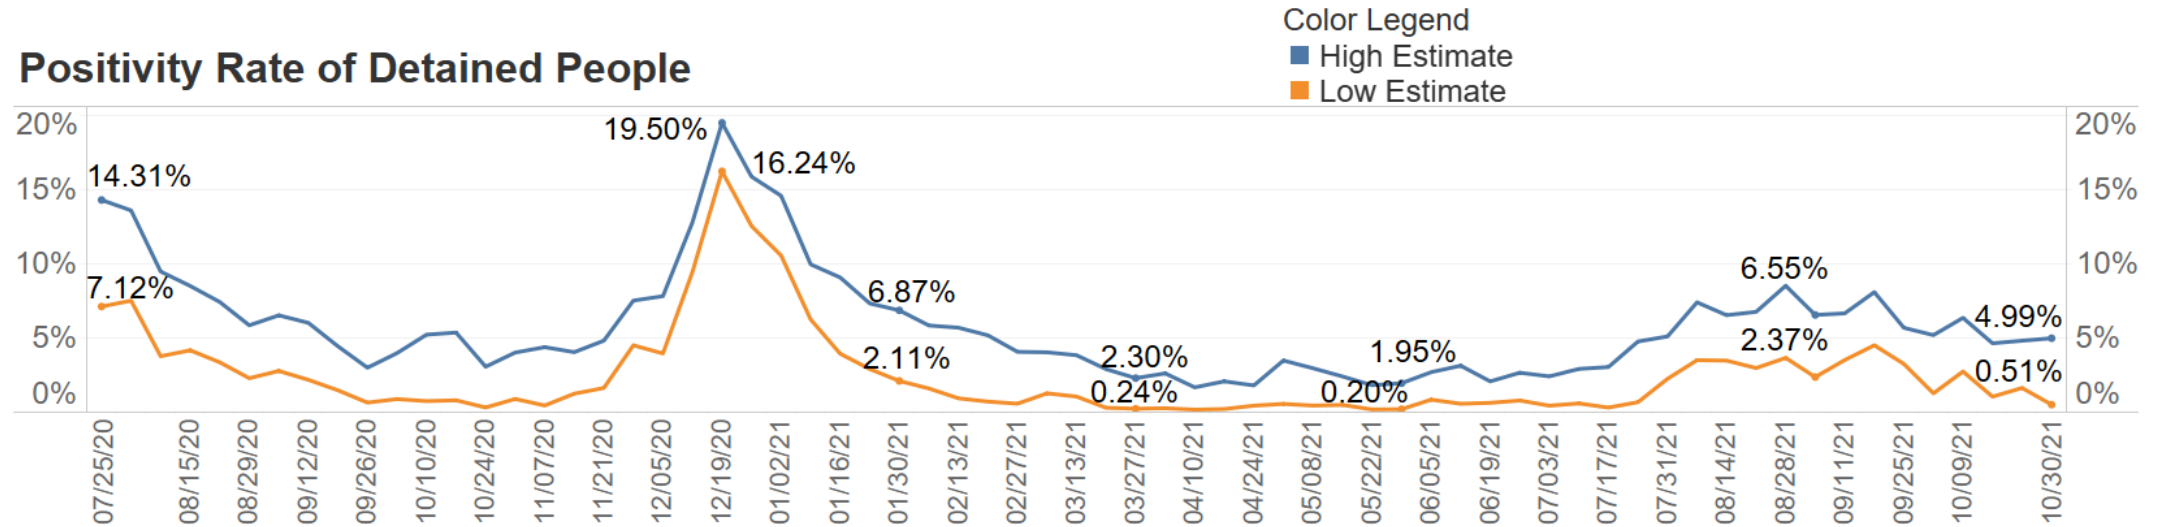

Recent COVID-19 Case Trends in County Jails