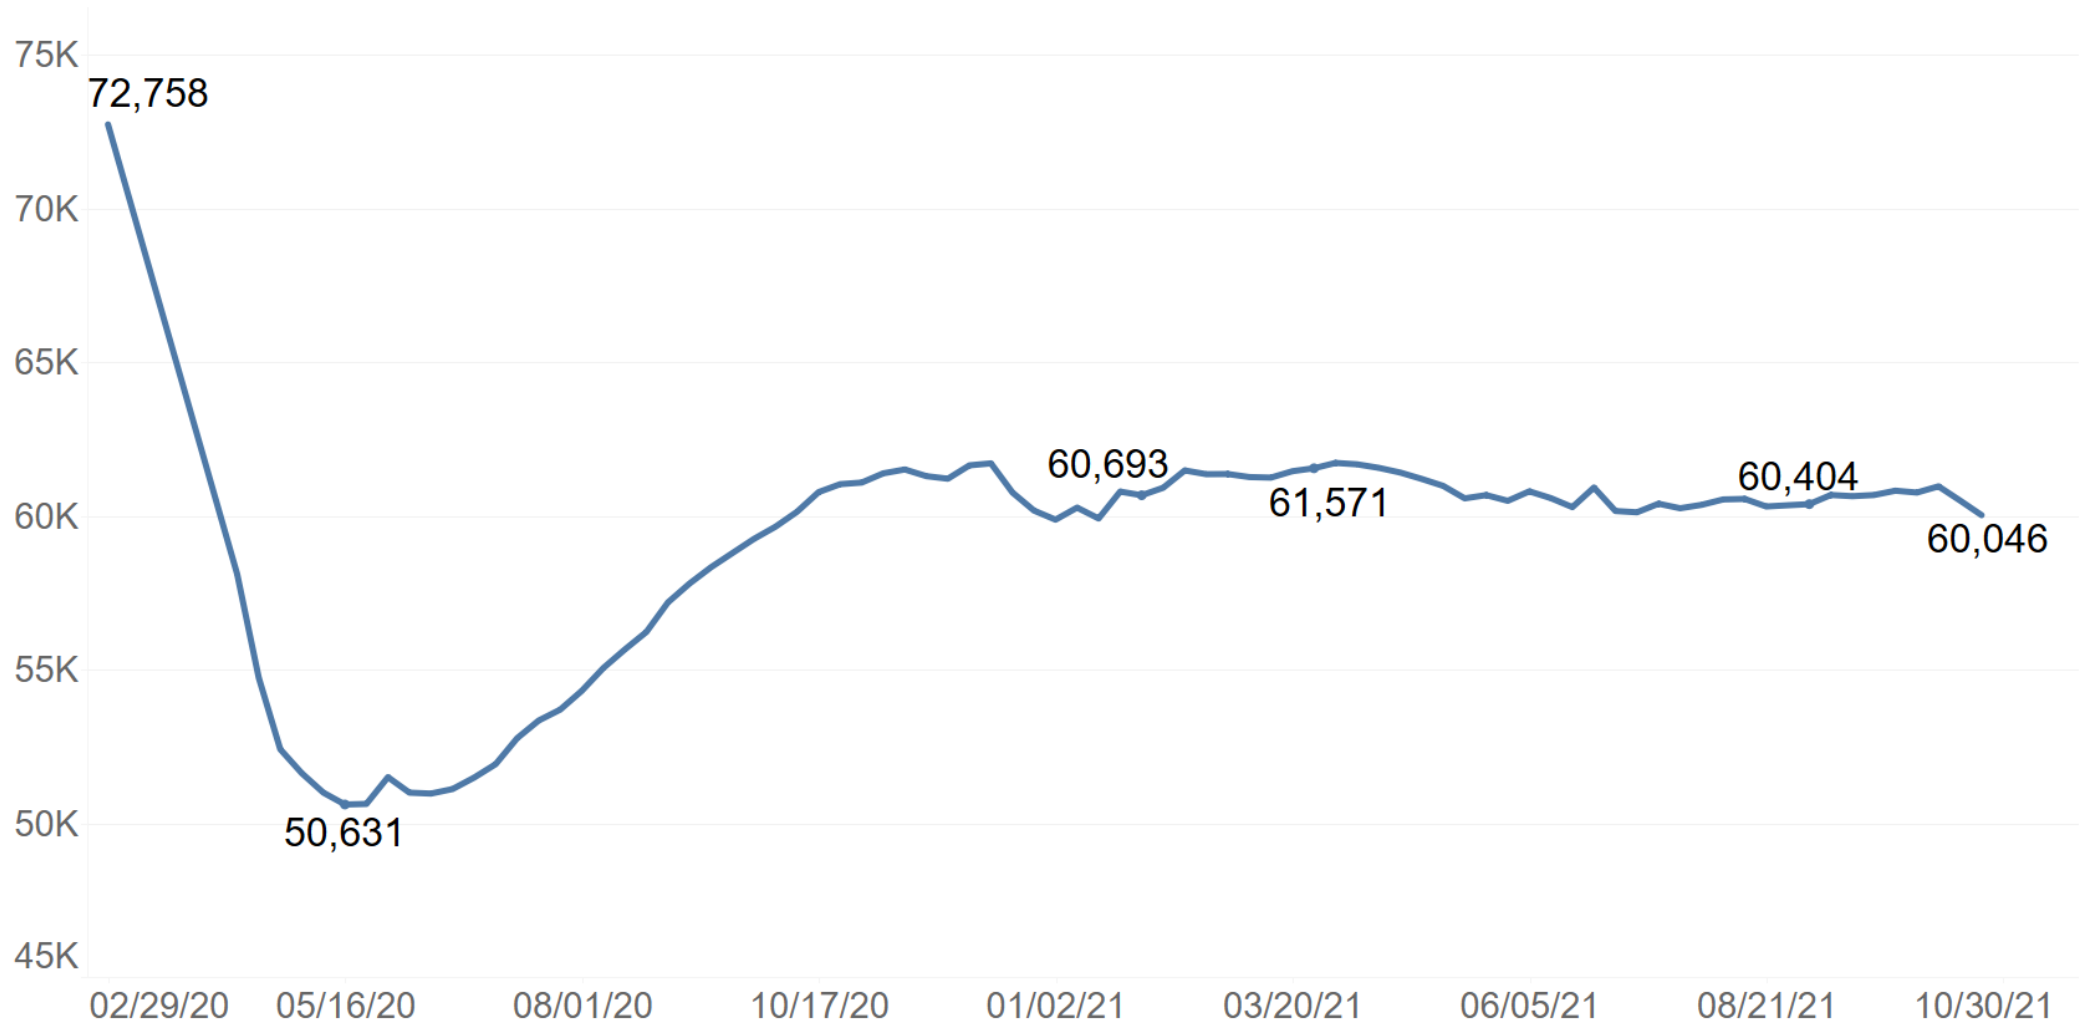

# Recent Population Trends in County Jails

Statewide Average Daily Population of Detained People from 2/29/20 to 10/30/21

# Recent Population Trends in County Jails

Statewide Average Daily Population of Detained People from 10/24/20 to 10/30/21