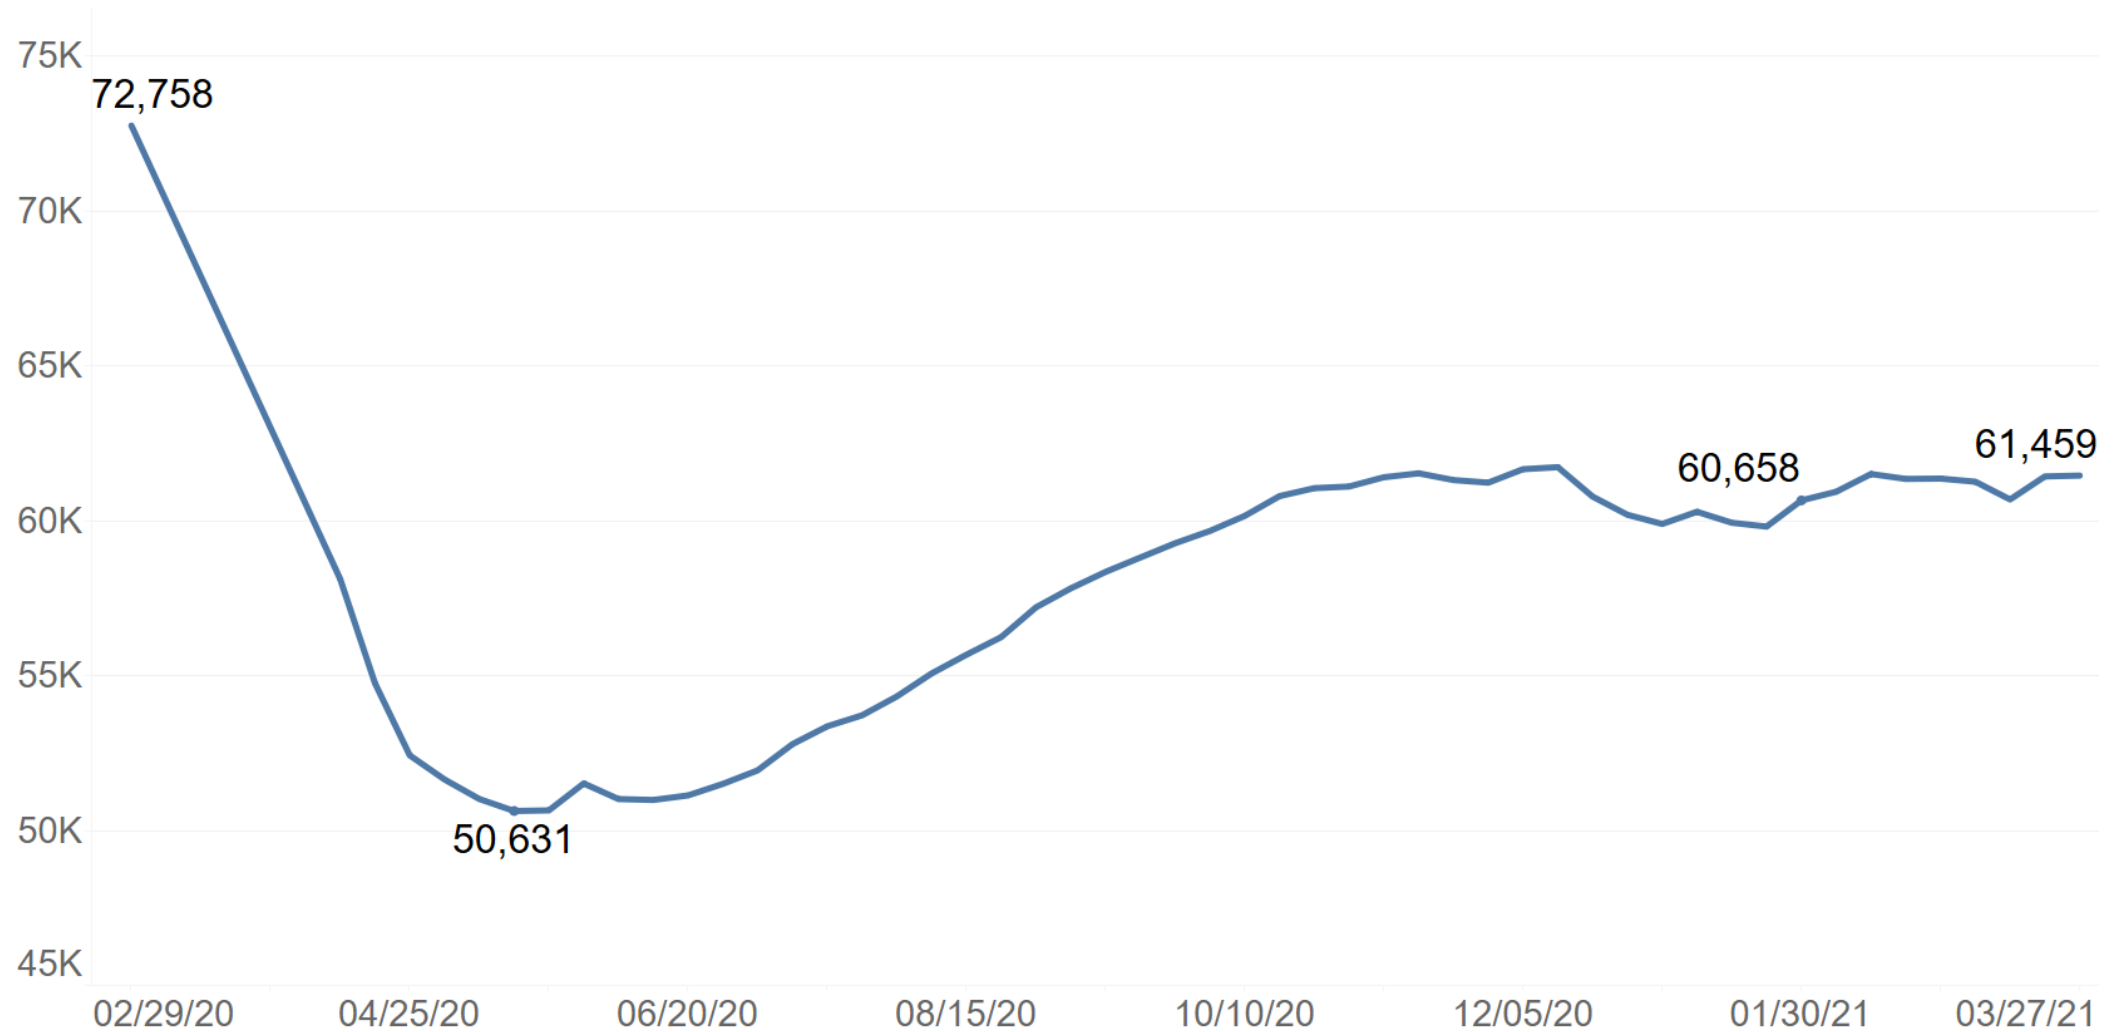

Recent Population Trends in County Jails

Statewide Average Daily Population of Detained People from 2/29/20 to 3/27/21

Recent Population Trends in County Jails

Statewide Average Daily Population of Detained People from 7/19/20 to 3/27/21

Recent COVID-19 Case Trends in County Jails

Recent COVID-19 Case Trends in County Jails

Hospitalizations of Detained People

Recent Population Trends in County Juvenile Facilities

**Statewide Average Daily Population of Juveniles in County Detention Facilities
from 2/29/20 to 3/27/21**

Recent Population Trends in County Juvenile Facilities

**Statewide Average Daily Population of Juveniles in County Detention Facilities
from 7/19/20 to 3/27/21**

Recent COVID-19 Case Trends in County Juvenile Facilities