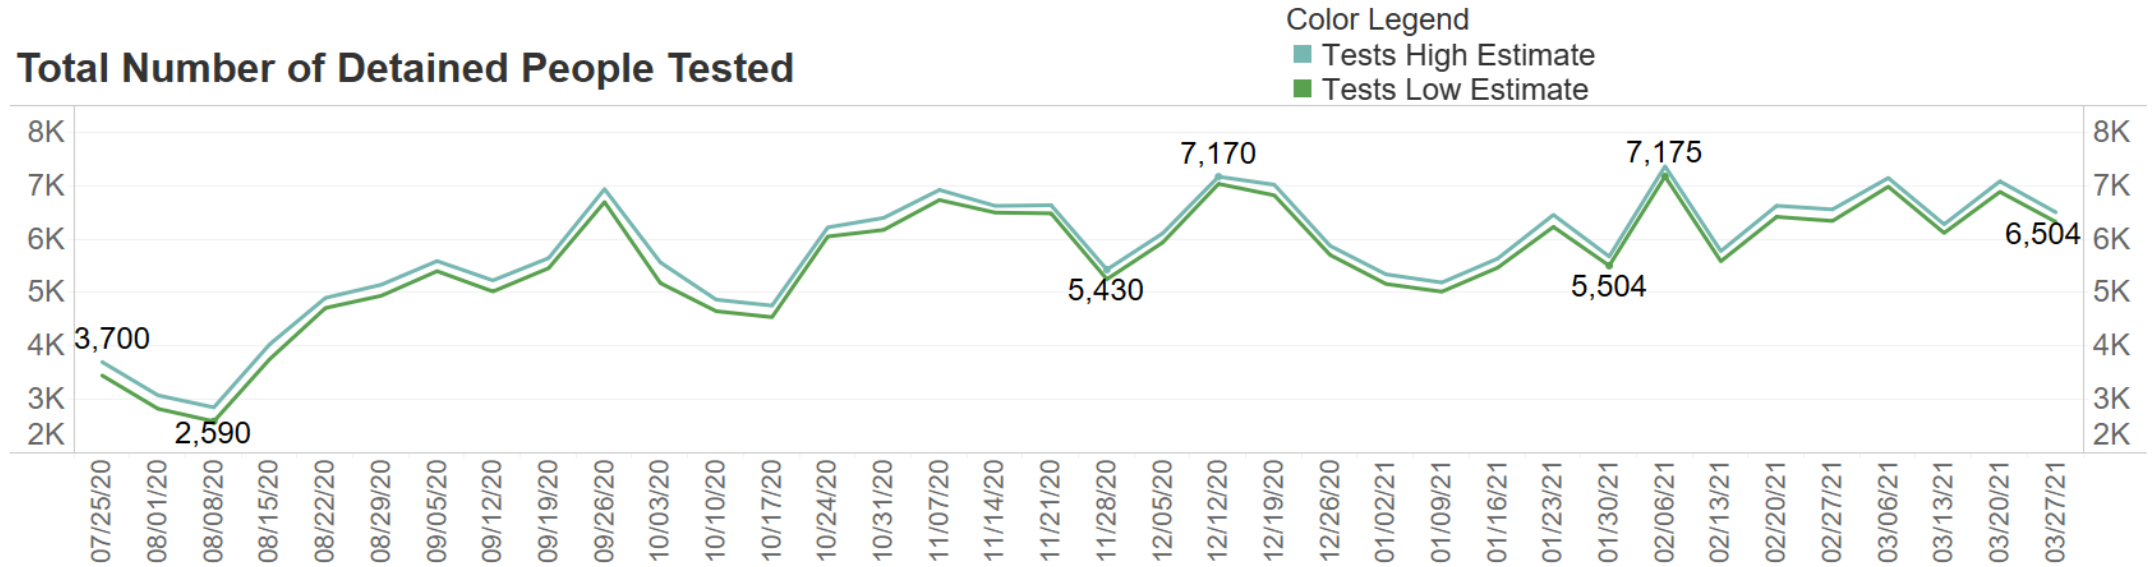

Recent Population Trends in County Jails

Statewide Average Daily Population of Detained People from 2/29/20 to 3/27/21

Recent Population Trends in County Jails

Statewide Average Daily Population of Detained People from 7/19/20 to 3/27/21

Recent COVID-19 Case Trends in County Jails

Recent COVID-19 Case Trends in County Jails

Hospitalizations of Detained People

Recent Population Trends in County Juvenile Facilities

**Statewide Average Daily Population of Juveniles in County Detention Facilities
from 2/29/20 to 3/27/21**

Recent Population Trends in County Juvenile Facilities

**Statewide Average Daily Population of Juveniles in County Detention Facilities
from 7/19/20 to 3/27/21**

Recent COVID-19 Case Trends in County Juvenile Facilities