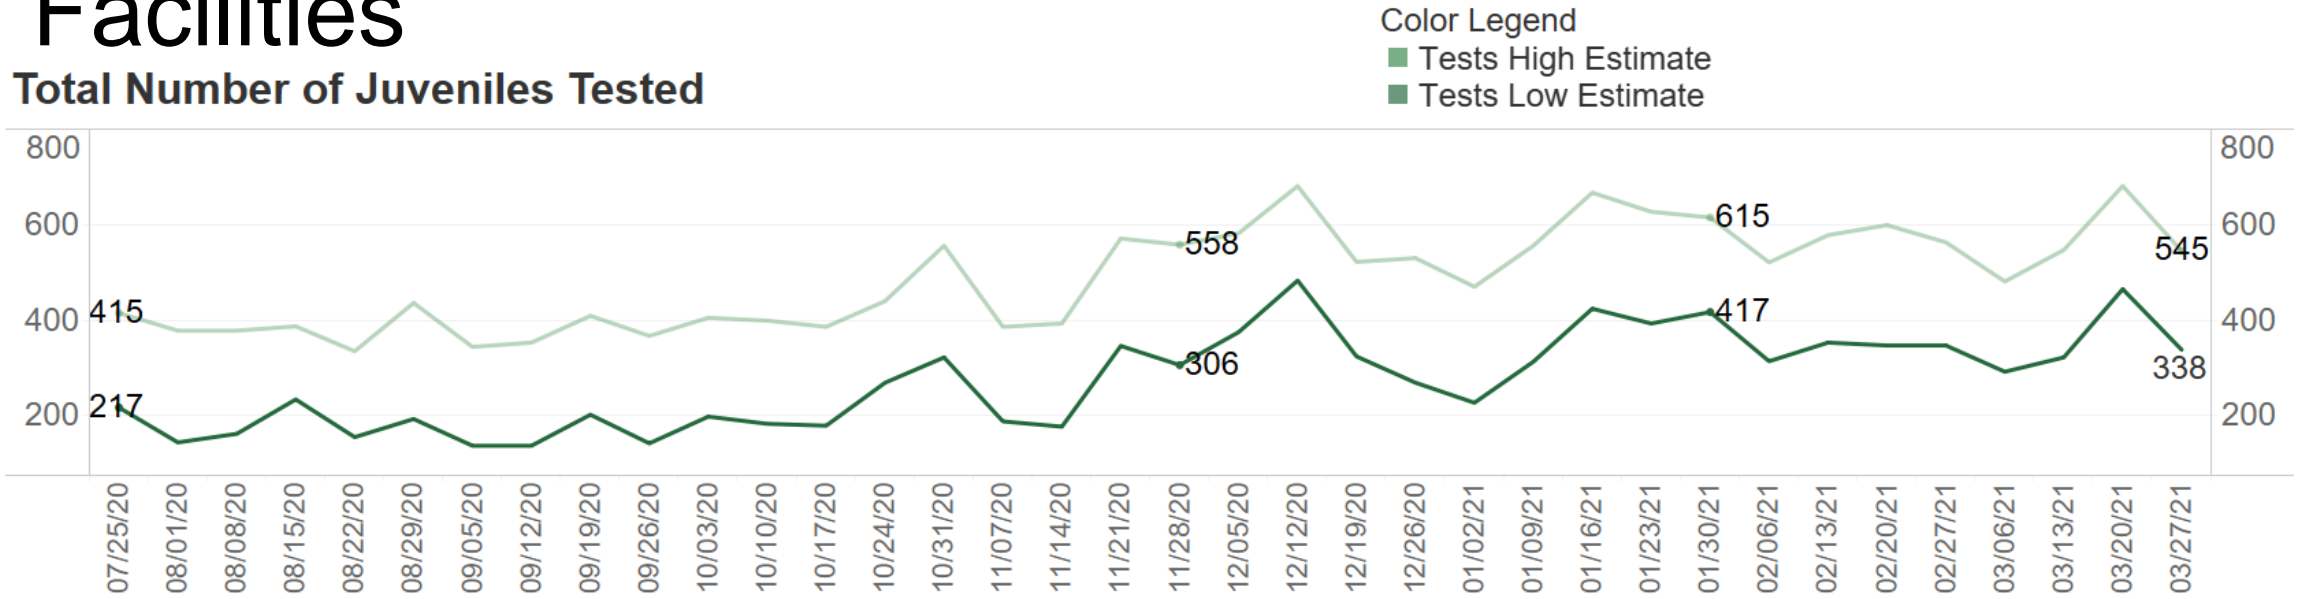

Recent COVID-19 Case Trends in County Juvenile Facilities

Total Number of Juveniles Tested