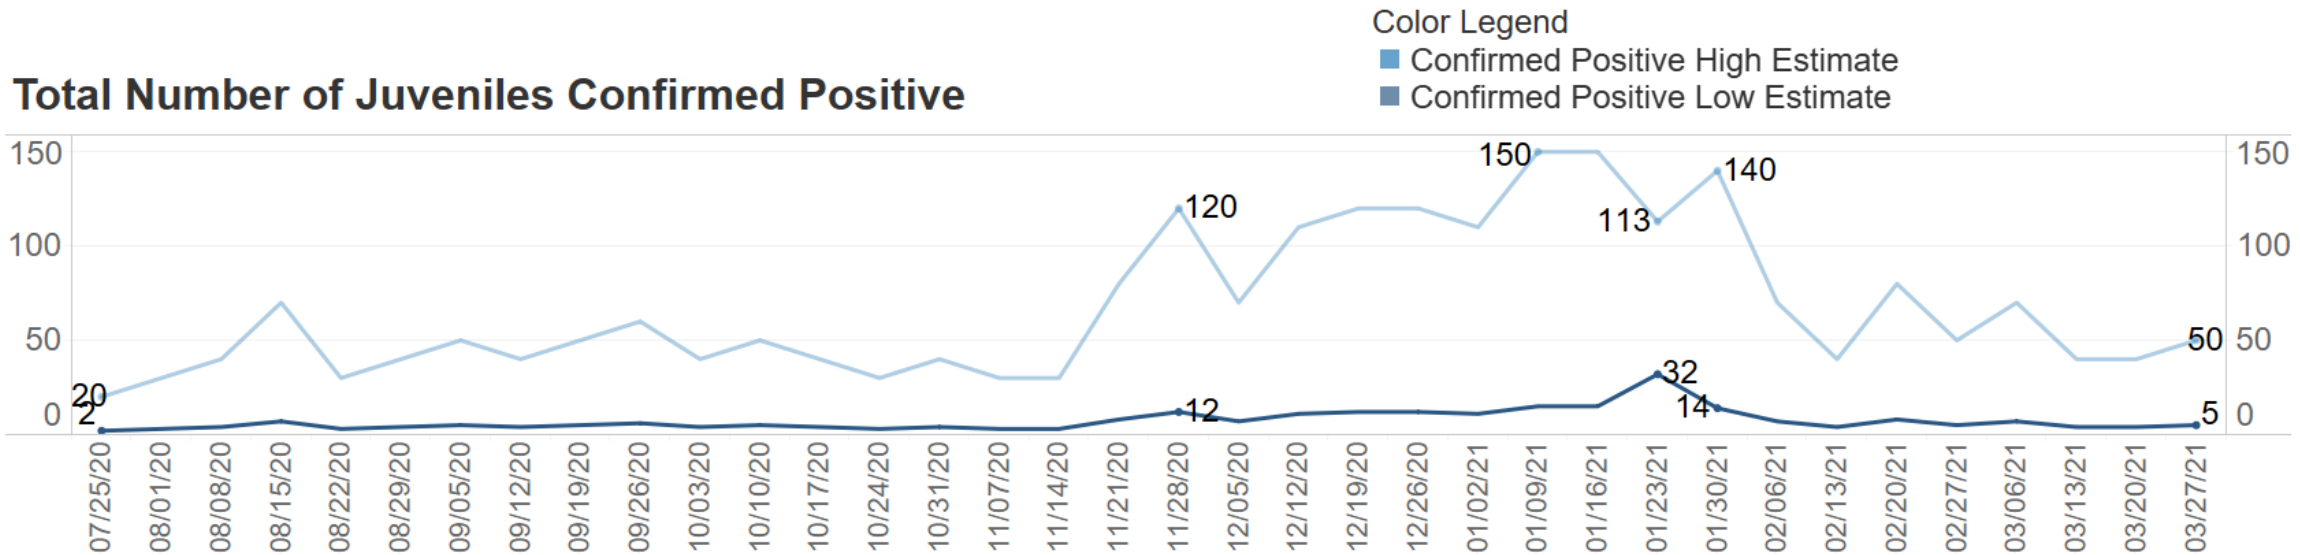

Total Number of Juveniles Confirmed Positive