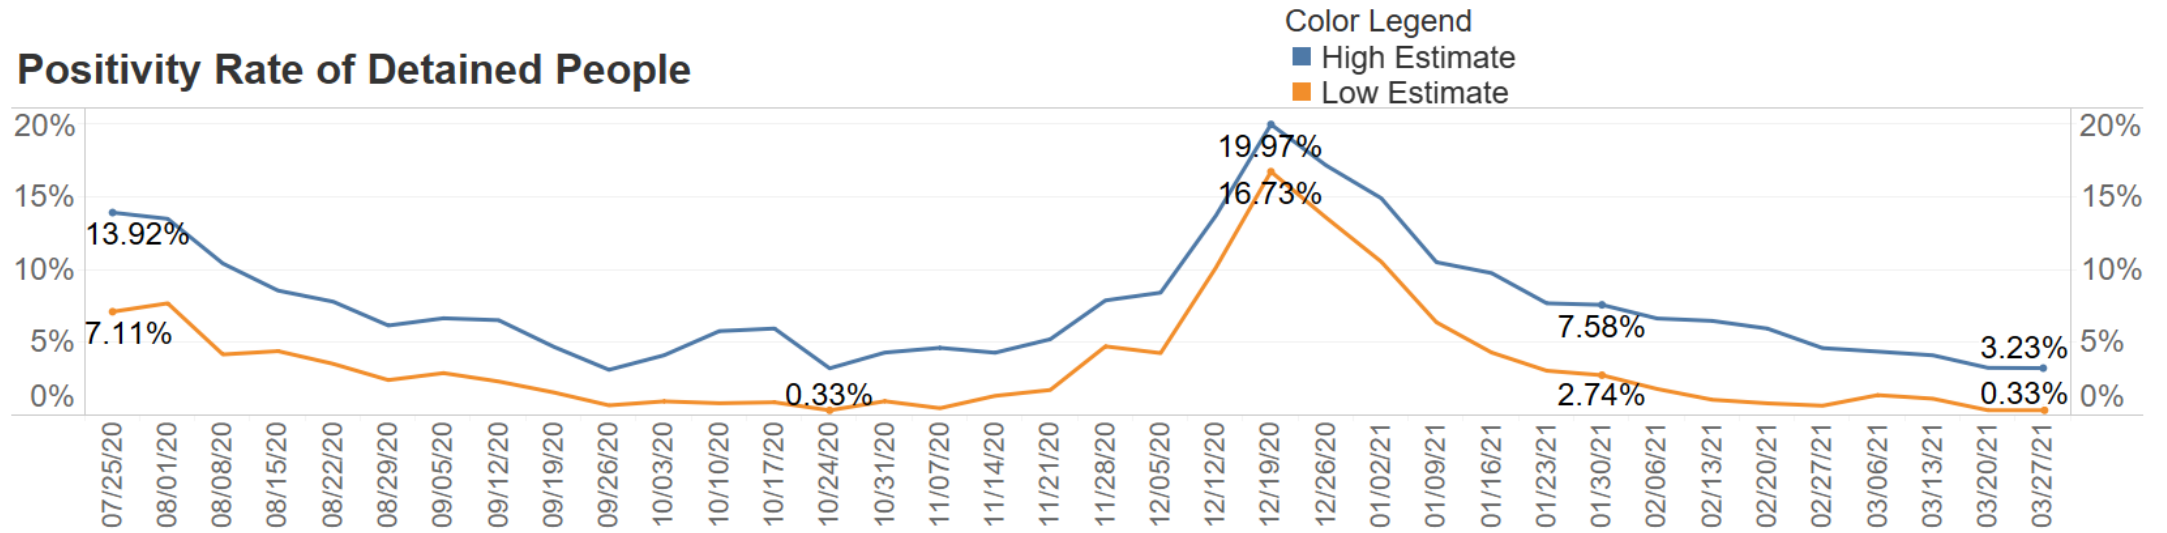

Recent Population Trends in County Jails

Statewide Average Daily Population of Detained People from 2/29/20 to 3/27/21

Recent Population Trends in County Jails

Statewide Average Daily Population of Detained People from 7/19/20 to 3/27/21

Recent COVID-19 Case Trends in County Jails

Recent COVID-19 Case Trends in County Jails

Hospitalizations of Detained People

Recent Population Trends in County Juvenile Facilities

**Statewide Average Daily Population of Juveniles in County Detention Facilities
from 2/29/20 to 3/27/21**