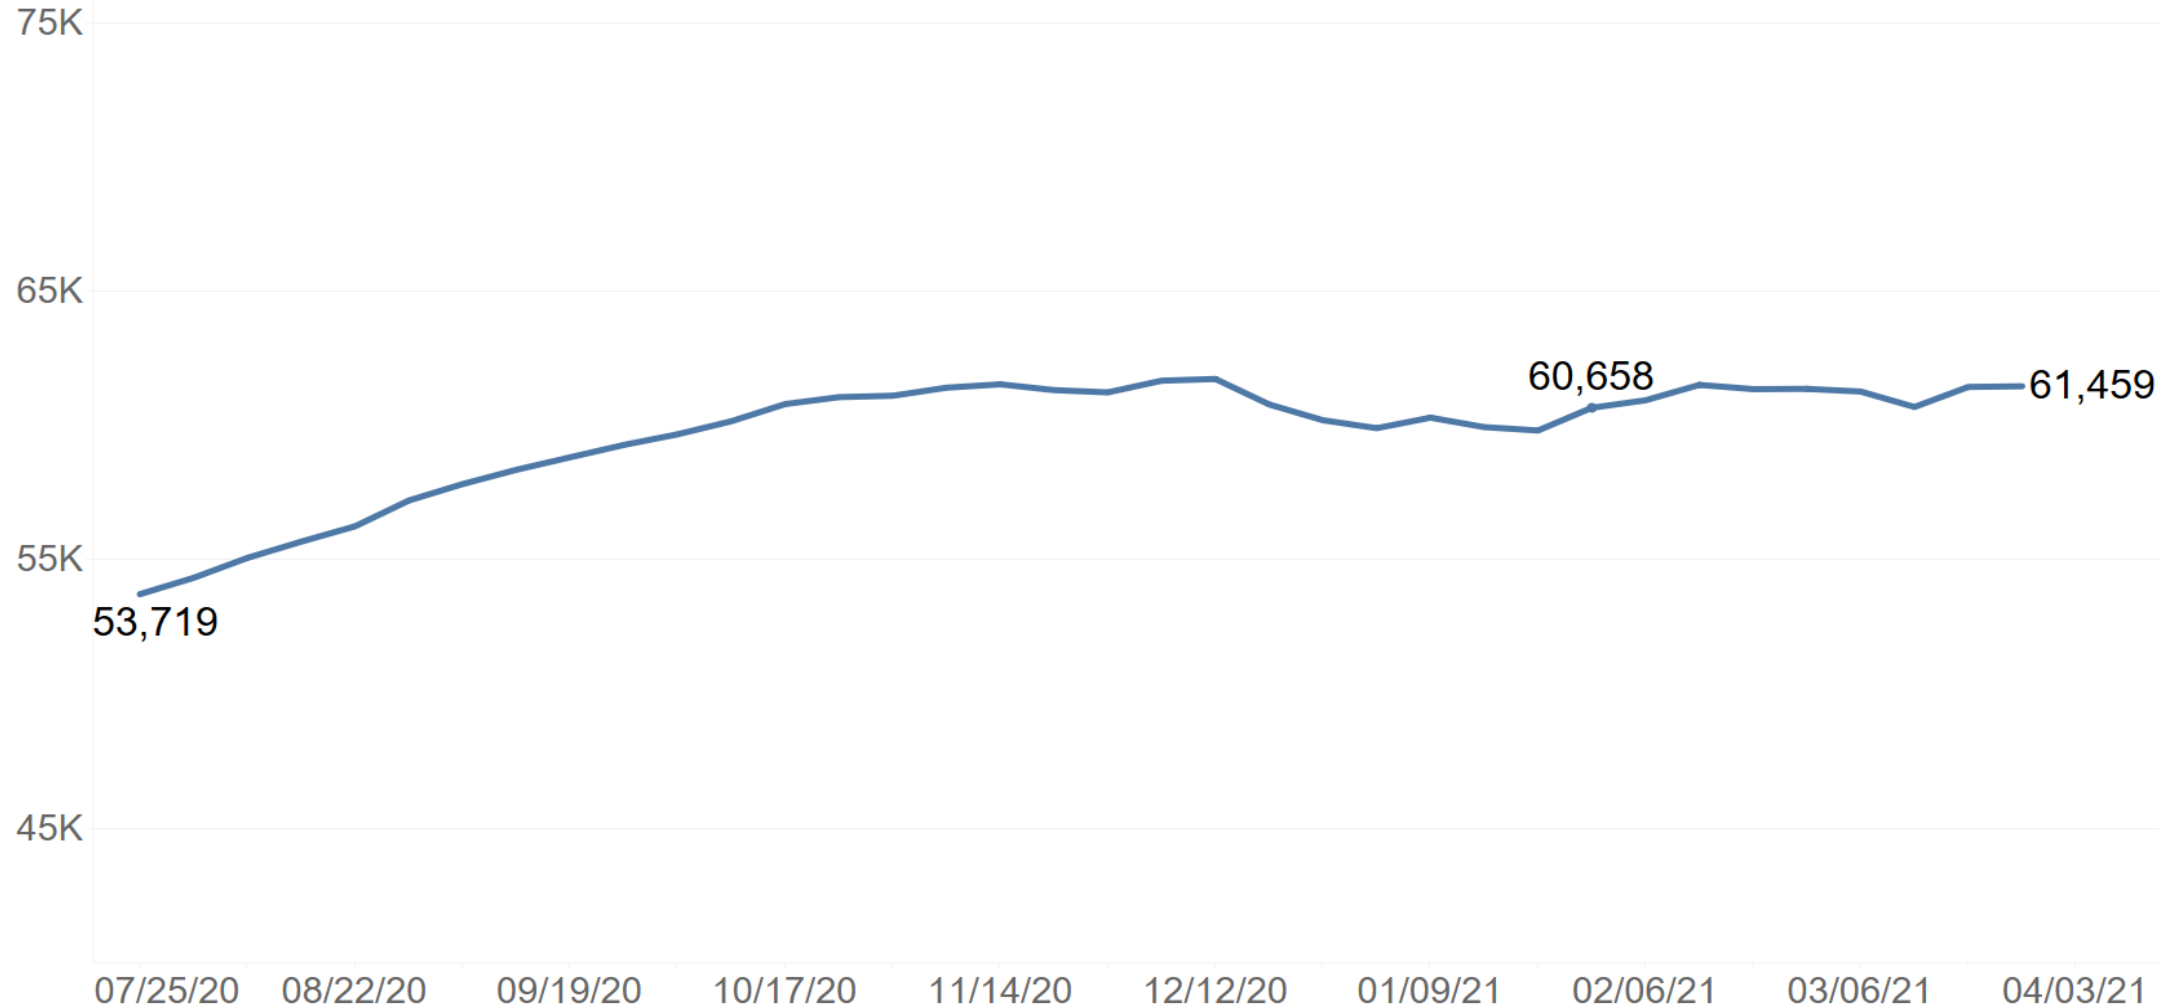

Recent Population Trends in County Jails

Statewide Average Daily Population of Detained People from 2/29/20 to 3/27/21

Recent Population Trends in County Jails

Statewide Average Daily Population of Detained People from 7/19/20 to 3/27/21

Recent COVID-19 Case Trends in County Jails

Recent COVID-19 Case Trends in County Jails

Hospitalizations of Detained People

Recent Population Trends in County Juvenile Facilities

**Statewide Average Daily Population of Juveniles in County Detention Facilities
from 2/29/20 to 3/27/21**

Recent Population Trends in County Juvenile Facilities

**Statewide Average Daily Population of Juveniles in County Detention Facilities
from 7/19/20 to 3/27/21**

Recent COVID-19 Case Trends in County Juvenile Facilities