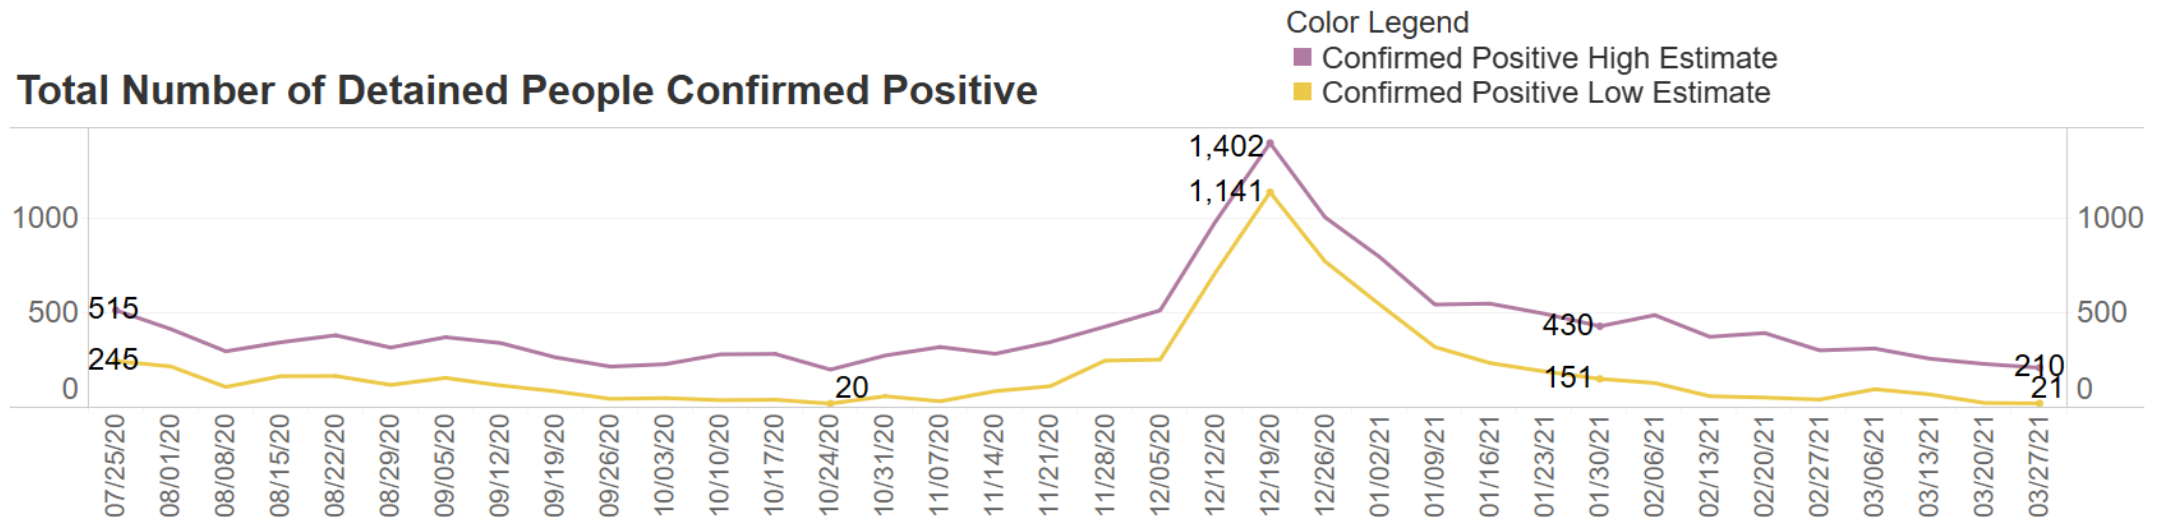

Recent Population Trends in County Jails

Statewide Average Daily Population of Detained People from 2/29/20 to 3/27/21

Recent Population Trends in County Jails

Statewide Average Daily Population of Detained People from 7/19/20 to 3/27/21

Recent COVID-19 Case Trends in County Jails

Recent COVID-19 Case Trends in County Jails

Hospitalizations of Detained People

Recent Population Trends in County Juvenile Facilities

**Statewide Average Daily Population of Juveniles in County Detention Facilities
from 2/29/20 to 3/27/21**

Recent Population Trends in County Juvenile Facilities

**Statewide Average Daily Population of Juveniles in County Detention Facilities
from 7/19/20 to 3/27/21**

Recent COVID-19 Case Trends in County Juvenile Facilities