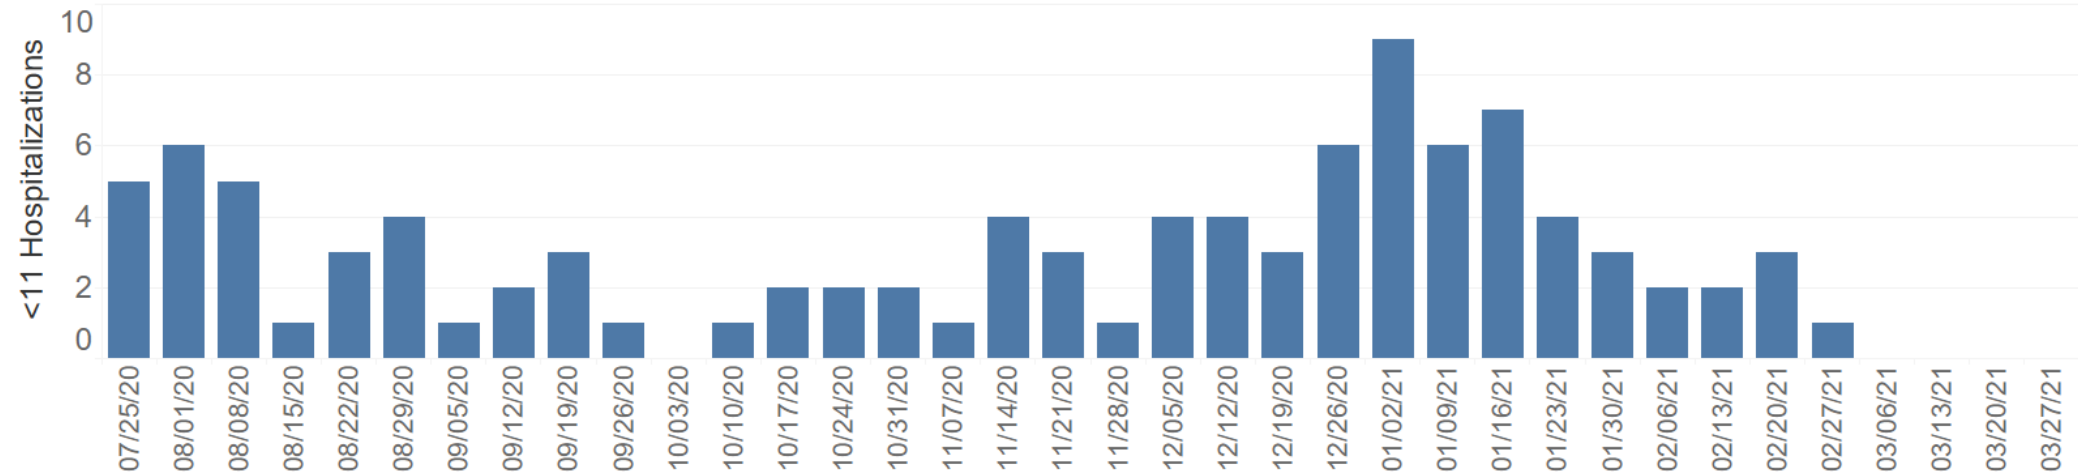

Recent Population Trends in County Jails

Statewide Average Daily Population of Detained People from 2/29/20 to 3/27/21

Recent Population Trends in County Jails

Statewide Average Daily Population of Detained People from 7/19/20 to 3/27/21

Recent COVID-19 Case Trends in County Jails

Recent COVID-19 Case Trends in County Jails

Hospitalizations of Detained People

Recent Population Trends in County Juvenile Facilities

**Statewide Average Daily Population of Juveniles in County Detention Facilities
from 2/29/20 to 3/27/21**

Recent Population Trends in County Juvenile Facilities

**Statewide Average Daily Population of Juveniles in County Detention Facilities
from 7/19/20 to 3/27/21**

Recent COVID-19 Case Trends in County Juvenile Facilities