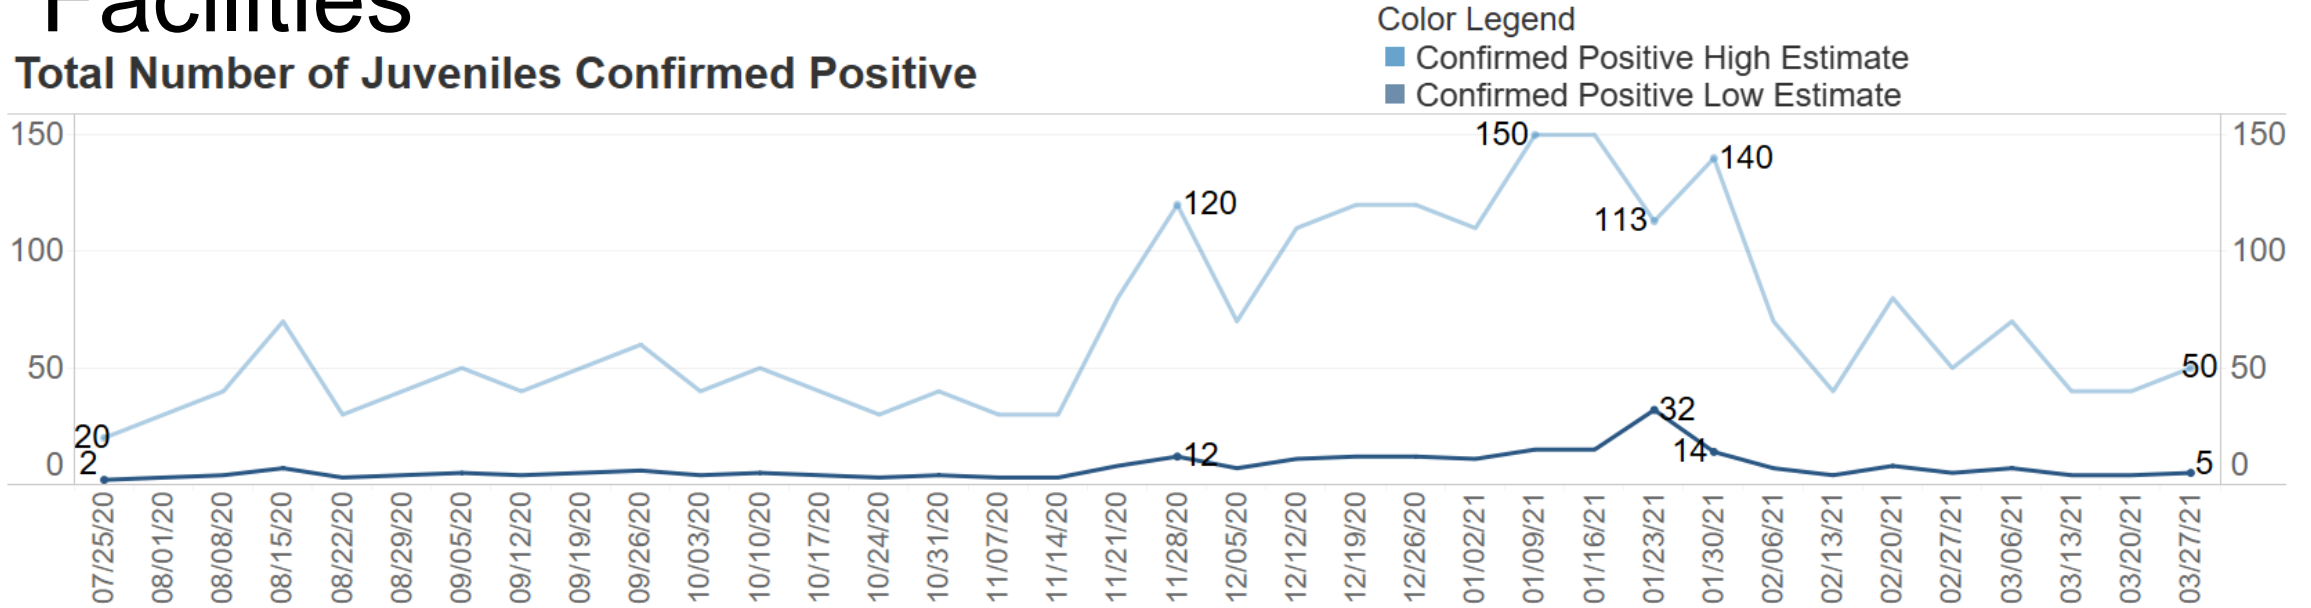

Recent Population Trends in County Juvenile Facilities

**Statewide Average Daily Population of Juveniles in County Detention Facilities
from 7/19/20 to 3/27/21**

Recent COVID-19 Case Trends in County Juvenile Facilities

Total Number of Juveniles Tested

Total Number of Juveniles Confirmed Positive

Recent COVID-19 Case Trends in County Juvenile Facilities

Total Number of Juveniles Confirmed Positive

Positivity Rate of Juveniles