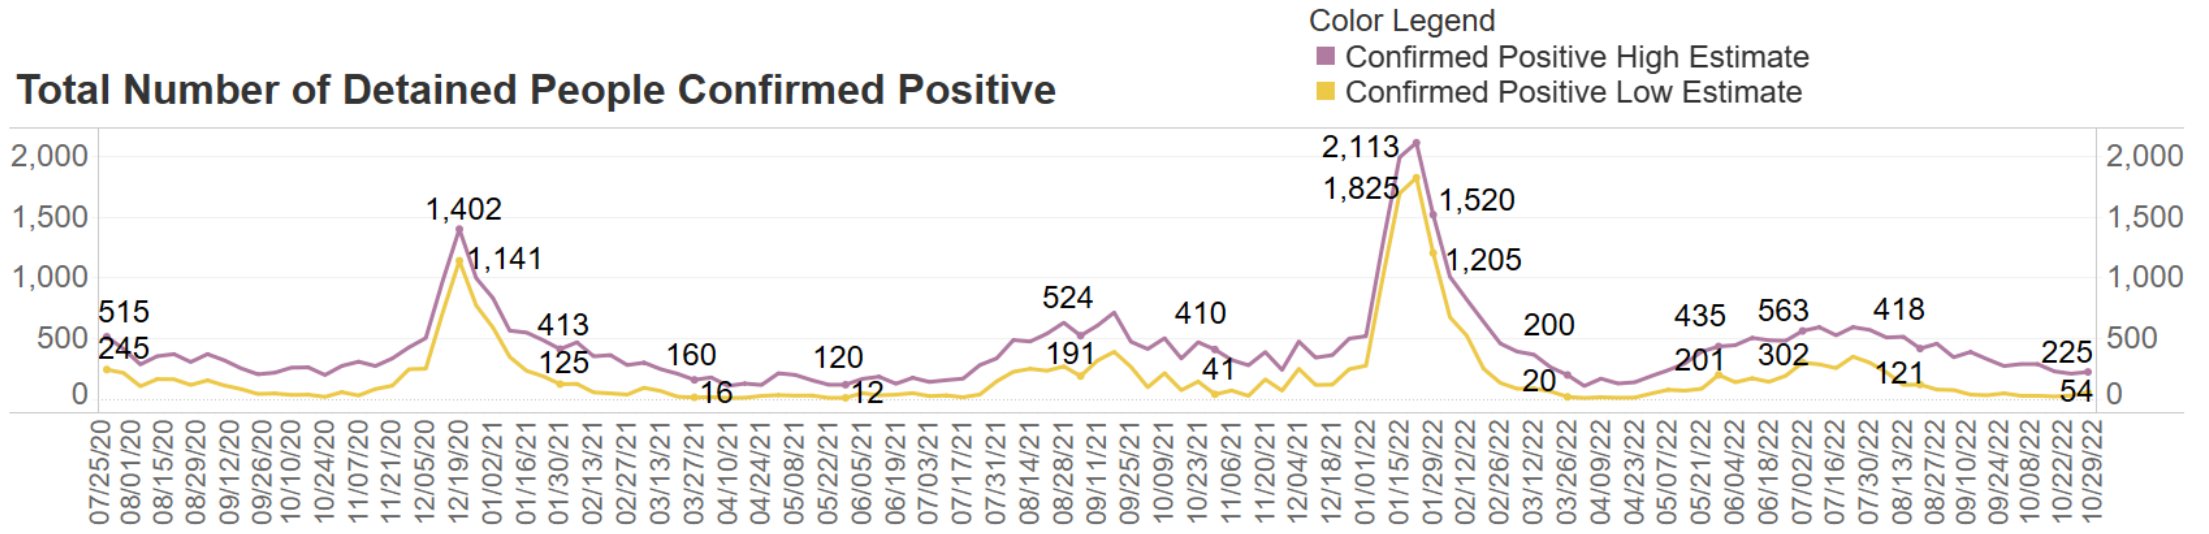

Recent Population Trends in County Jails

Statewide Average Daily Population of Detained People from 2/29/20 to 10/29/22

Recent COVID-19 Case Trends in County Jails

Recent COVID-19 Case Trends in County Jails

Hospitalizations of Detained People

Recent Population Trends in County Juvenile Facilities

Statewide Average Daily Population of Juveniles in County Detention Facilities from 2/29/20 to 10/29/22

Recent COVID-19 Case Trends in County Juvenile Facilities