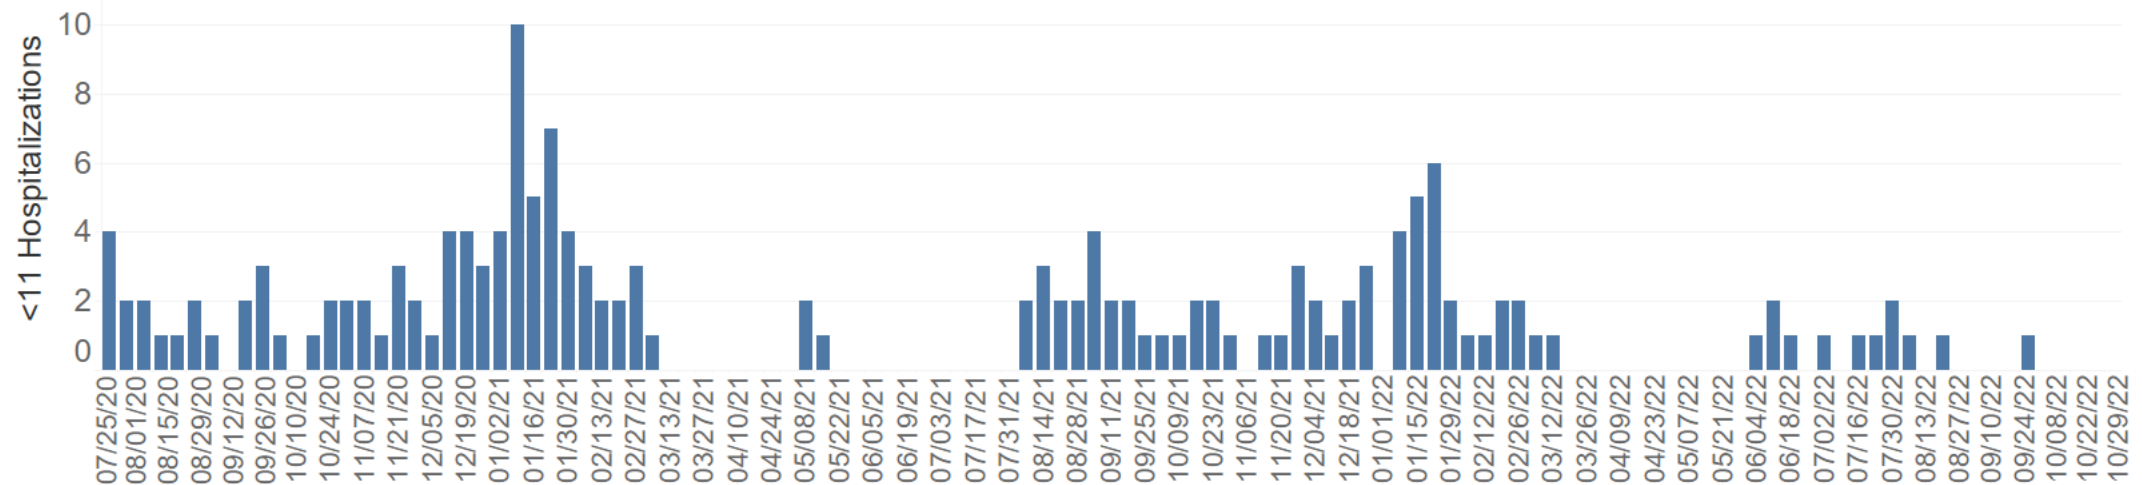

Recent Population Trends in County Jails

Statewide Average Daily Population of Detained People from 2/29/20 to 10/29/22

Recent COVID-19 Case Trends in County Jails

Recent COVID-19 Case Trends in County Jails

Hospitalizations of Detained People

Recent Population Trends in County Juvenile Facilities

Statewide Average Daily Population of Juveniles in County Detention Facilities from 2/29/20 to 10/29/22

Recent COVID-19 Case Trends in County Juvenile Facilities