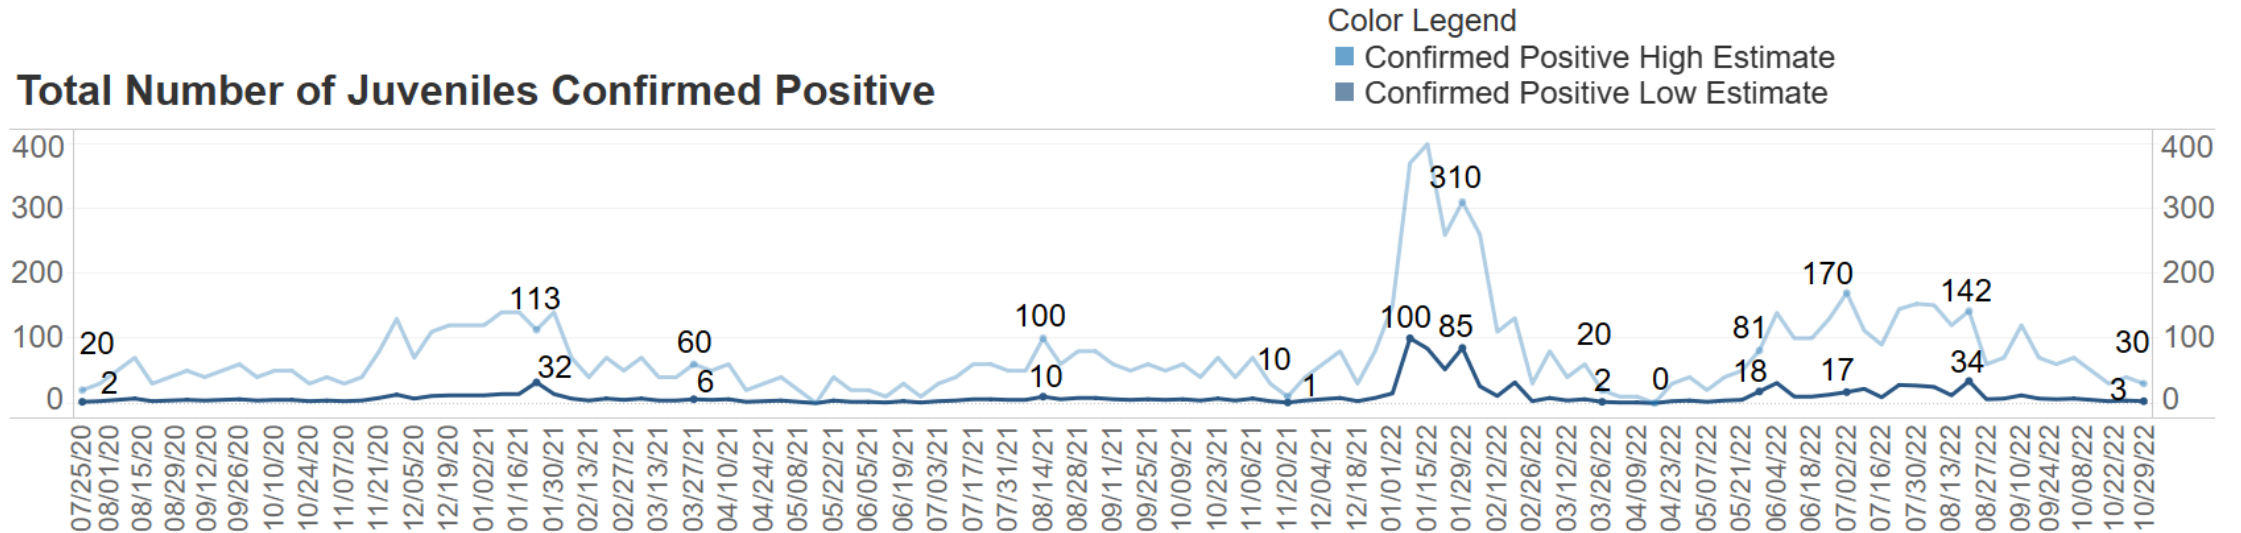

Hospitalizations of Detained People

Recent Population Trends in County Juvenile Facilities

Statewide Average Daily Population of Juveniles in County Detention Facilities from 2/29/20 to 10/29/22

Recent COVID-19 Case Trends in County Juvenile Facilities

Total Number of Juveniles Tested

Total Number of Juveniles Confirmed Positive

Recent COVID-19 Case Trends in County Juvenile Facilities

Positivity Rate of Juveniles