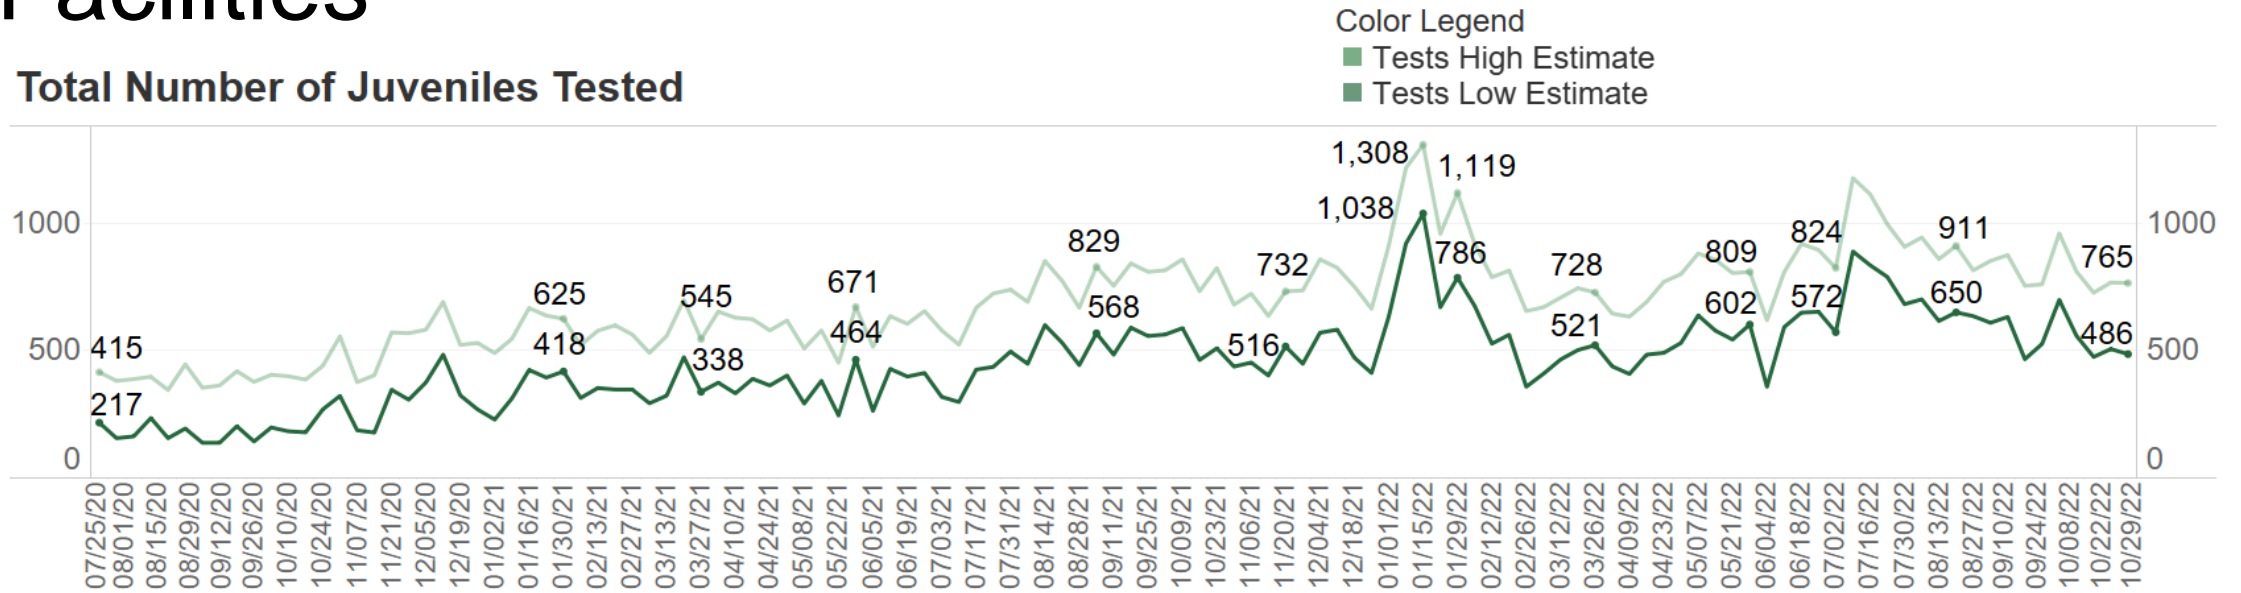

Recent Population Trends in County Jails

Statewide Average Daily Population of Detained People from 2/29/20 to 10/29/22

Recent COVID-19 Case Trends in County Jails

Recent COVID-19 Case Trends in County Jails

Hospitalizations of Detained People

Recent Population Trends in County Juvenile Facilities

Statewide Average Daily Population of Juveniles in County Detention Facilities from 2/29/20 to 10/29/22

Recent COVID-19 Case Trends in County Juvenile Facilities

Total Number of Juveniles Tested

Total Number of Juveniles Confirmed Positive

Recent COVID-19 Case Trends in County Juvenile Facilities

Positivity Rate of Juveniles