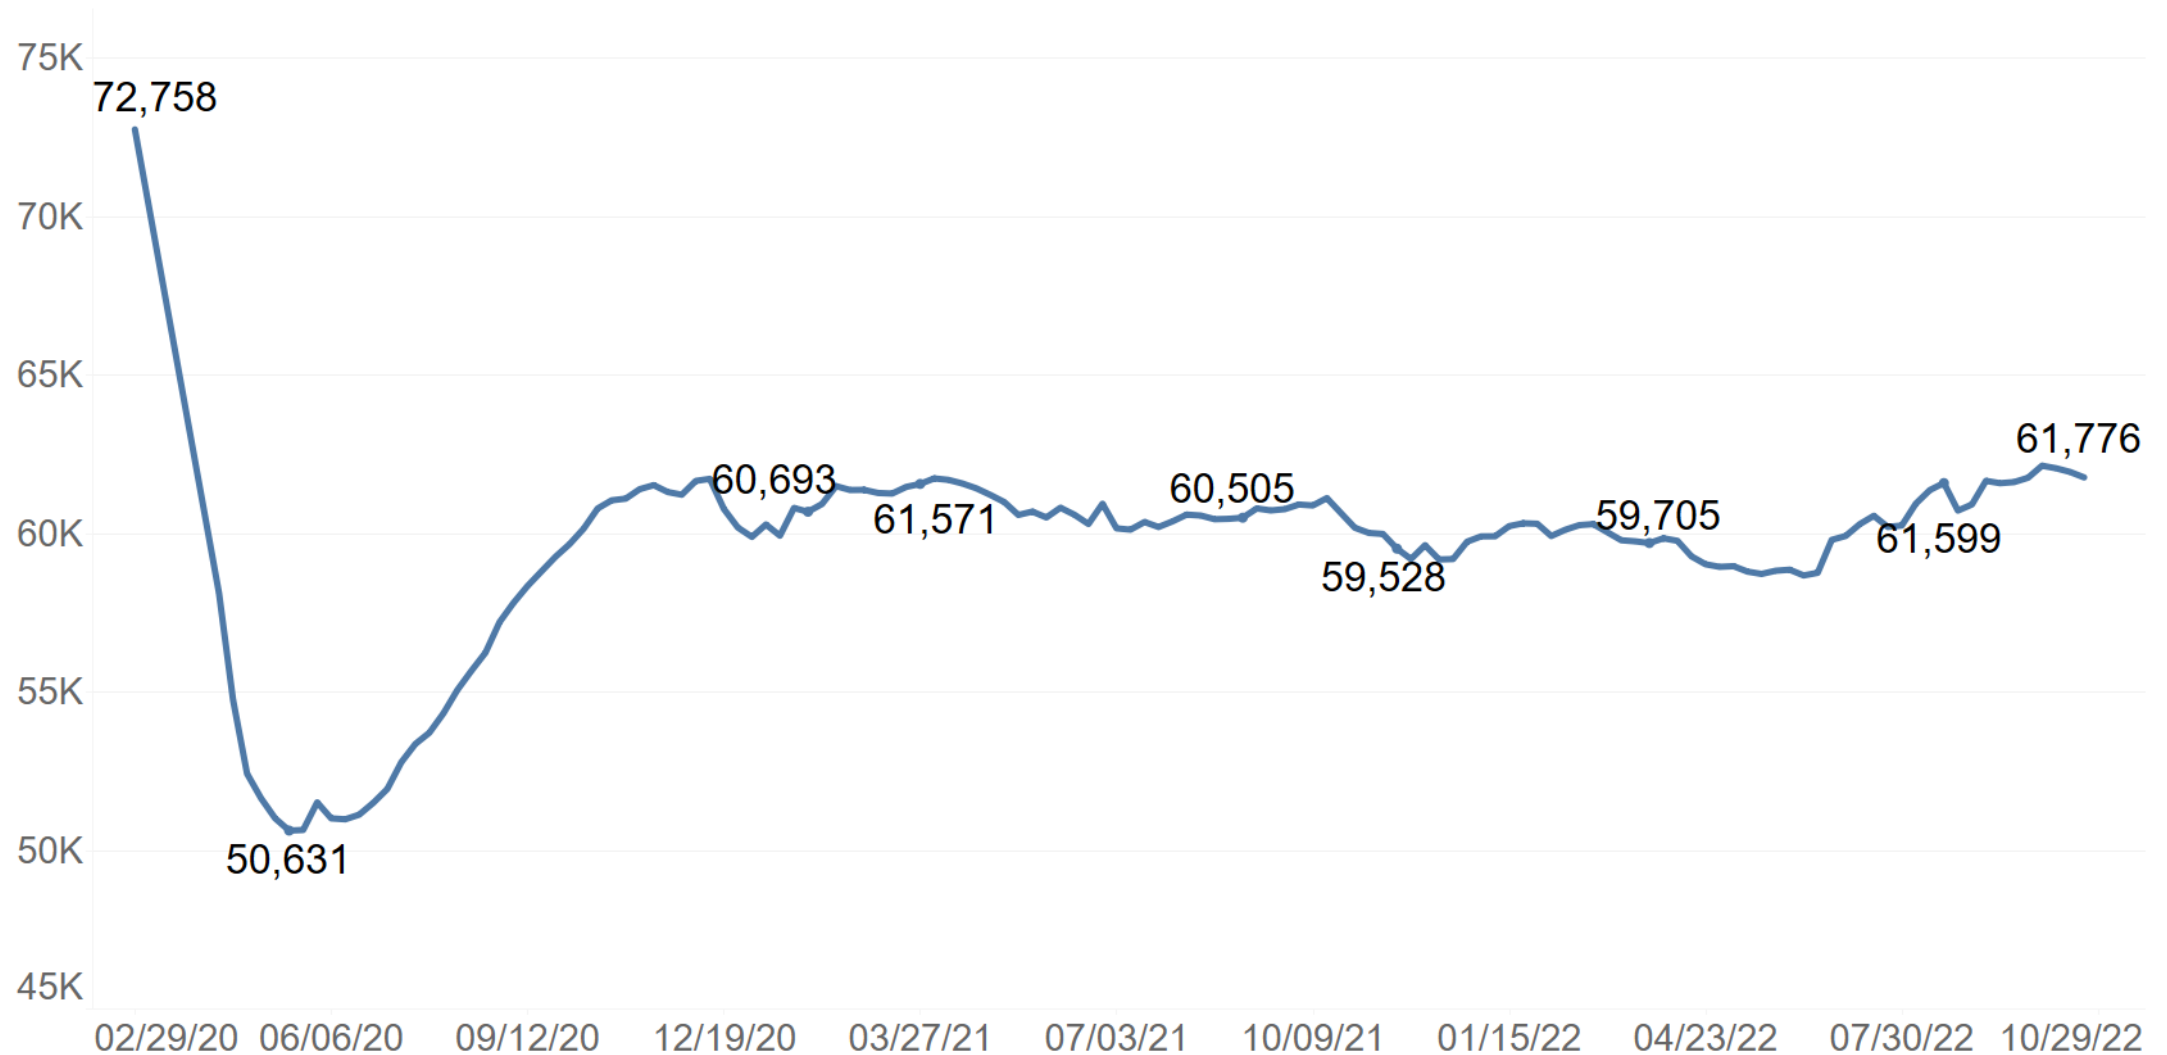

Recent Population Trends in County Jails

Statewide Average Daily Population of Detained People from 2/29/20 to 10/29/22

Recent COVID-19 Case Trends in County Jails

Recent COVID-19 Case Trends in County Jails

Hospitalizations of Detained People

Recent Population Trends in County Juvenile Facilities

Statewide Average Daily Population of Juveniles in County Detention Facilities from 2/29/20 to 10/29/22

Recent COVID-19 Case Trends in County Juvenile Facilities