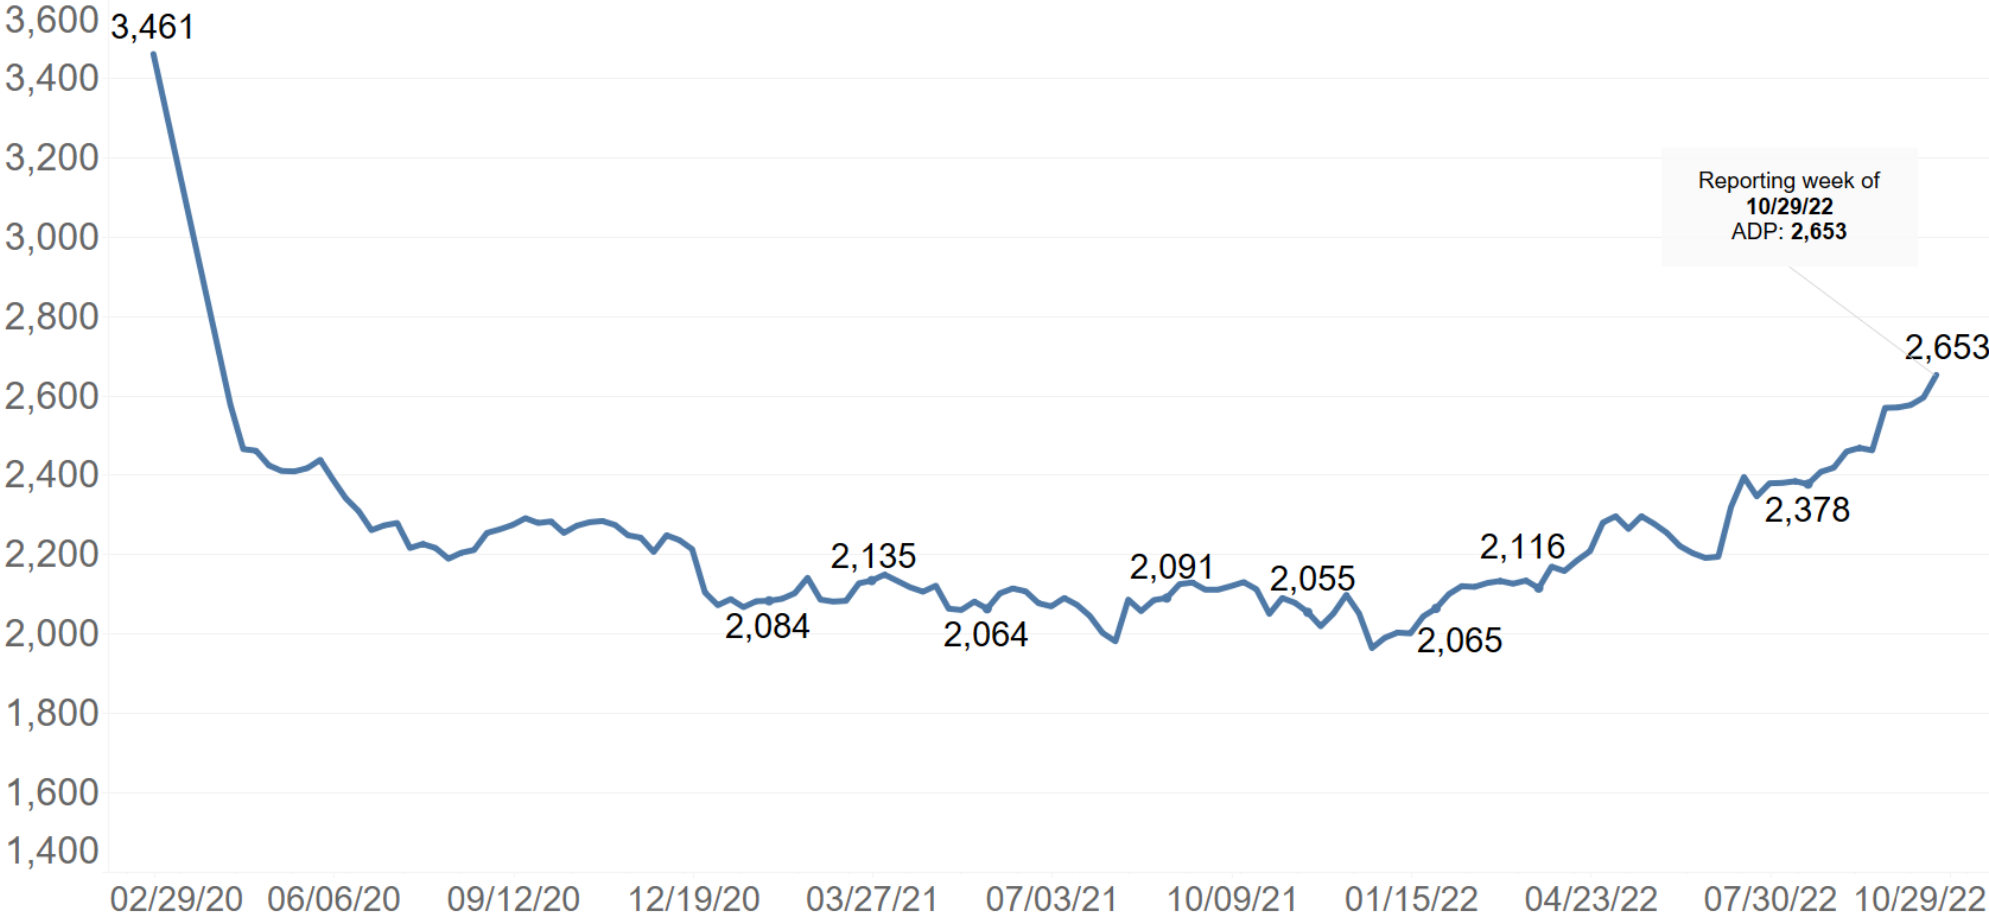

Recent Population Trends in County Jails

Statewide Average Daily Population of Detained People from 2/29/20 to 10/29/22

Recent COVID-19 Case Trends in County Jails

Recent COVID-19 Case Trends in County Jails

Hospitalizations of Detained People

Recent Population Trends in County Juvenile Facilities

Statewide Average Daily Population of Juveniles in County Detention Facilities from 2/29/20 to 10/29/22

Recent COVID-19 Case Trends in County Juvenile Facilities