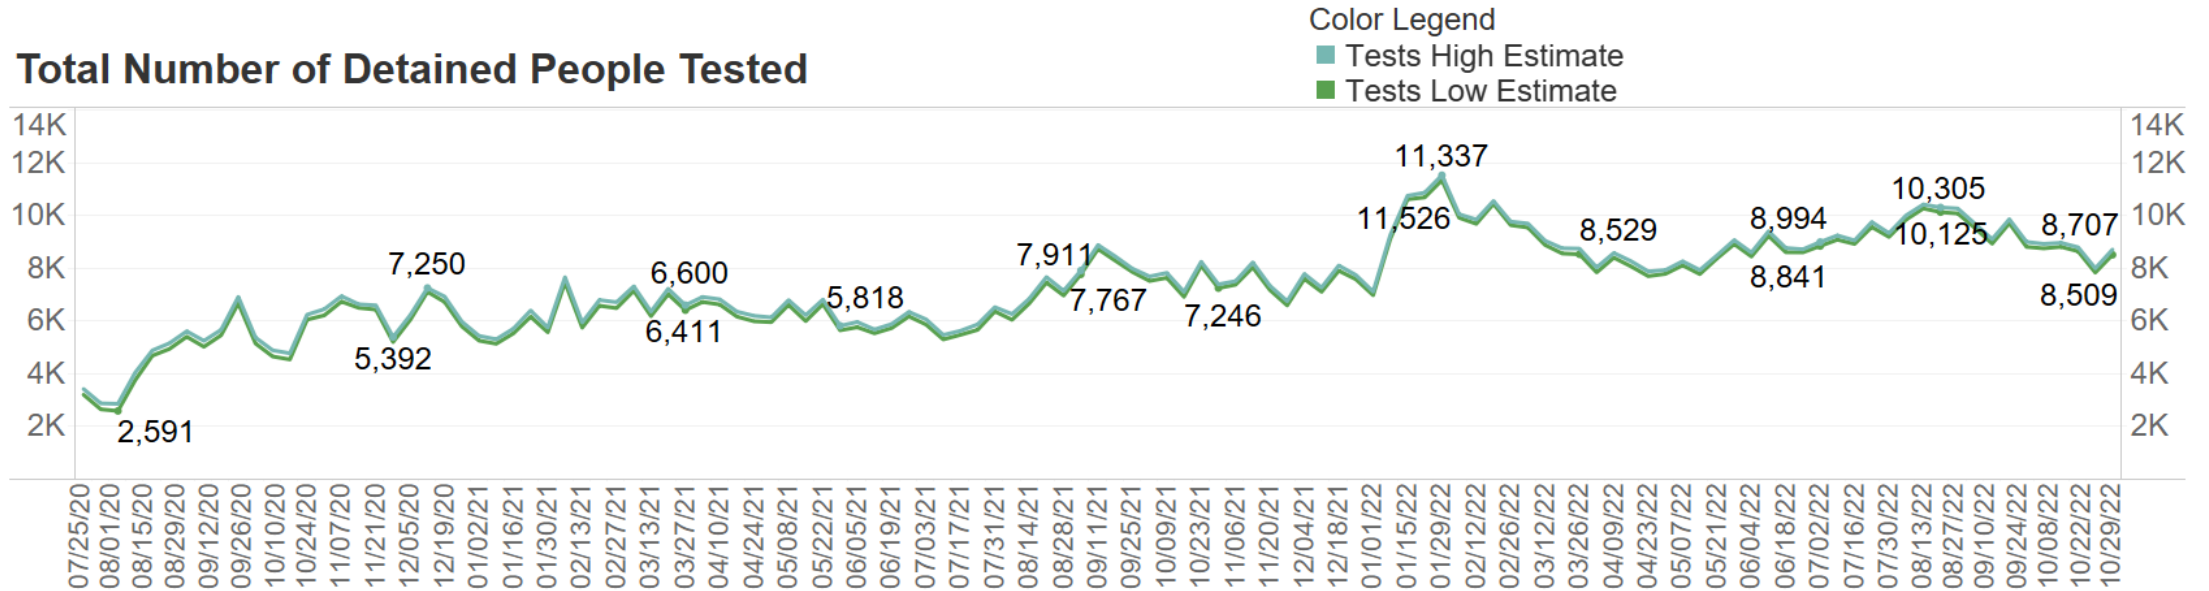

Recent Population Trends in County Jails

Statewide Average Daily Population of Detained People from 2/29/20 to 10/29/22

Recent COVID-19 Case Trends in County Jails

Recent COVID-19 Case Trends in County Jails

Hospitalizations of Detained People

Recent Population Trends in County Juvenile Facilities

Statewide Average Daily Population of Juveniles in County Detention Facilities from 2/29/20 to 10/29/22

Recent COVID-19 Case Trends in County Juvenile Facilities