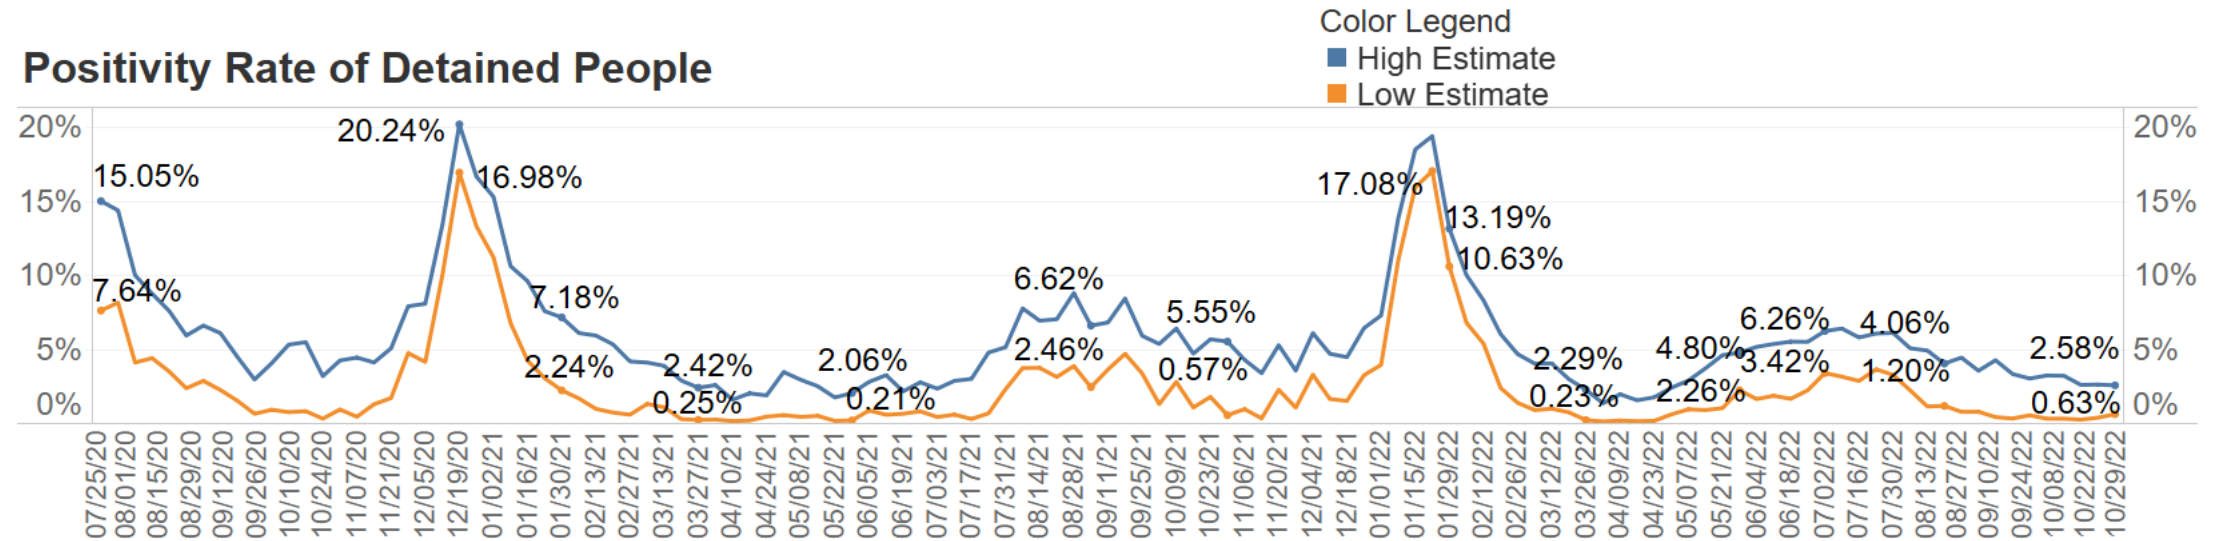

Recent Population Trends in County Jails

Statewide Average Daily Population of Detained People from 2/29/20 to 10/29/22

Recent COVID-19 Case Trends in County Jails

Recent COVID-19 Case Trends in County Jails

Hospitalizations of Detained People

Recent Population Trends in County Juvenile Facilities

Statewide Average Daily Population of Juveniles in County Detention Facilities from 2/29/20 to 10/29/22

Recent COVID-19 Case Trends in County Juvenile Facilities